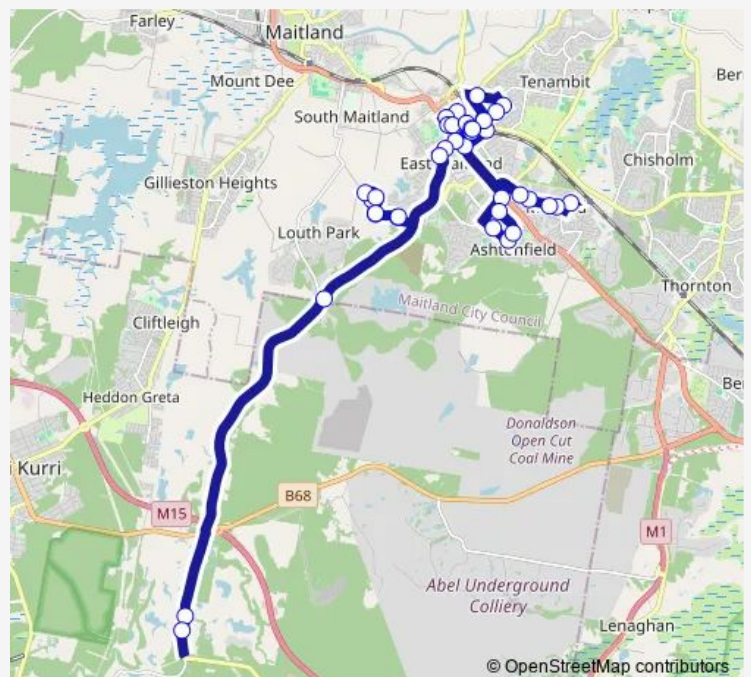

Lawes St Before William St

East Maitland Public School, William St

New England Hwy Before King St

St Joseph's Primary School, King St

Lawes St Before George St

High St At Lawes St

High St Before Lindesay St

Route schedule

Metford Public School, Schanck Dr — 1395 George Booth Dr

Monday 15:03

Tuesday 15:03-15:10

Wednesday 15:03-15:10

Thursday 15:03-15:10

Friday 15:03

Saturday —

Sunday —

Route info

Direction: Metford Public School, Schanck Dr

Stops: 39

Trip Duration: 1 hour 7 min

2623 — Metford PS to George Booth Dr

Maitland Grossmann High School, Cumberland St

Hodge St At High St

Wilton Dr Opp Campbell Cl

Wilton Dr After Campbell Cl

122 Wilton Dr

Wilton Dr After Turnbull Dr

Wilton Dr Before Woodrow Way

Mount Vincent Rd Opp Louth Park Rd (Hail And Ride)

1424 George Booth Dr

1395 George Booth Dr