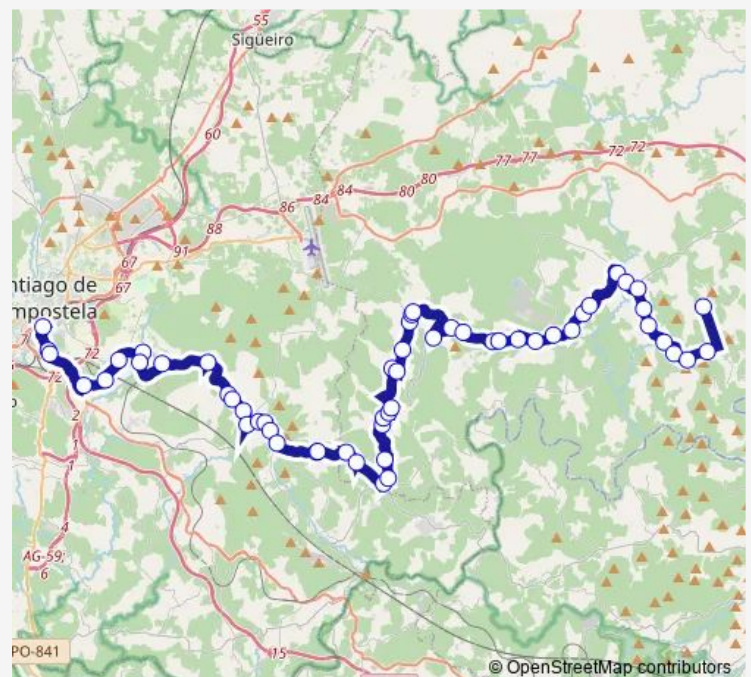

Thursday —

Friday 14:35-19:30

Saturday —

Sunday —

Route info

Direction: Santiago E.I.

Stops: 56

Trip Duration: 1 hour 0 min

Torres Abaixo

As Goritas

Loxo

A Goleta

Cruz De Mendez

Mourellos De Arriba

Touro

Santaia

Millares

Route schedule

Igrexa-Beseño — Santiago E.I.

Monday 07:05-17:30

Tuesday 07:05-17:30

Wednesday 07:05-17:30

Thursday —

Friday 07:05-17:30