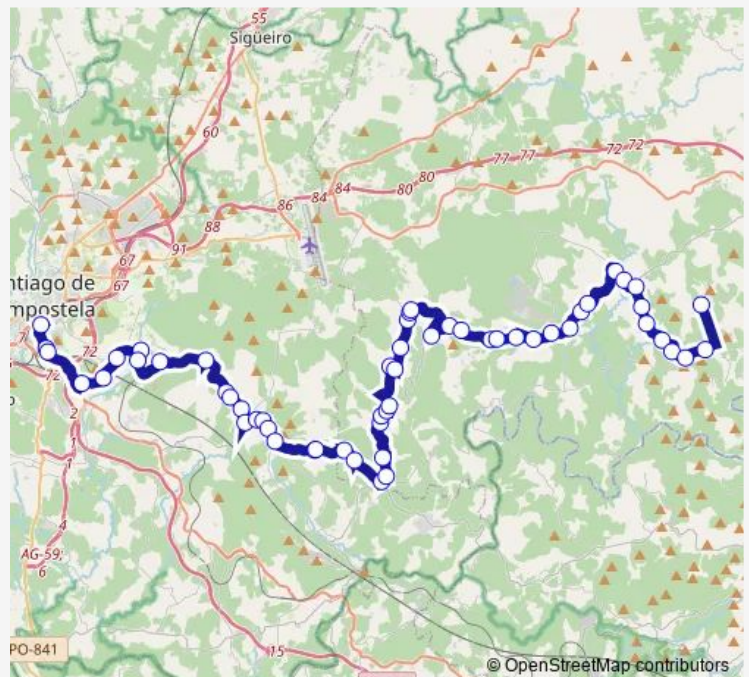

Thursday 14:35-19:30

Friday 14:35-19:30

Saturday —

Sunday —

Route info

Direction: Santiago E.I.

Stops: 56

Trip Duration: 1 hour 0 min