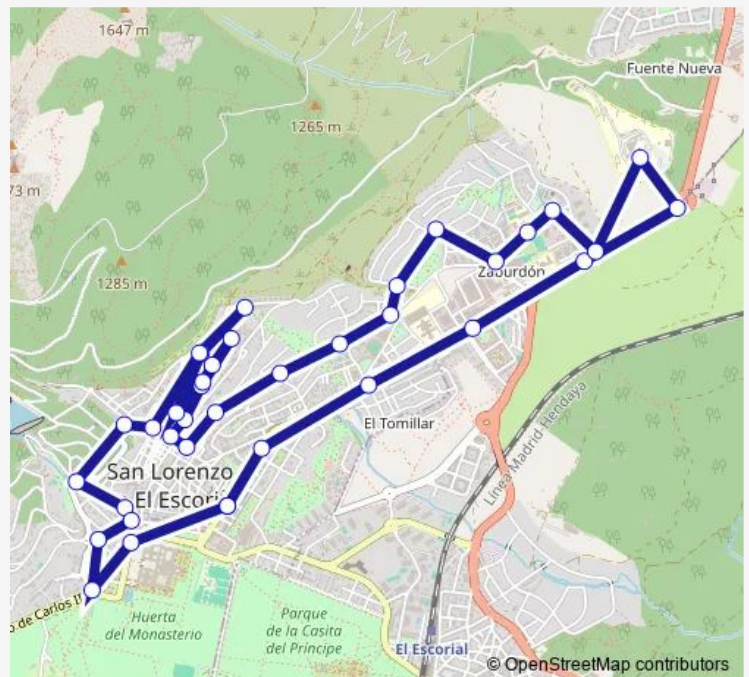

San Lorenzo Escorial-Lepanto 3

San Lorenzo Escorial-Lepanto

Route schedule

Juan De Toledo-Est.Autobuses — Juan De Toledo-Est.Autobuses

Monday 07:15-20:30

Tuesday 07:15-20:30

Wednesday 07:15-20:30

Thursday 07:15-20:30

Friday 07:15-20:30

Saturday 09:30-20:00

Sunday 09:30-20:00

Route info

Direction: Juan De Toledo-Est.Autobuses

Stops: 37

Trip Duration: 0 hour 45 min

Alsa - L4 — L4 Circular San Lorenzo De El Escorial

San Lorenzo Escorial-Lepanto

San Lorenzo Escorial-Lepanto

San Lorenzo Escorial-Lepanto

San Lorenzo Escorial-M.Unamuno

San Lorenzo Escorial-M.Unamuno

San Lorenzo Escorial-M.Unamuno

San Lorenzo Escorial-M.Unamuno