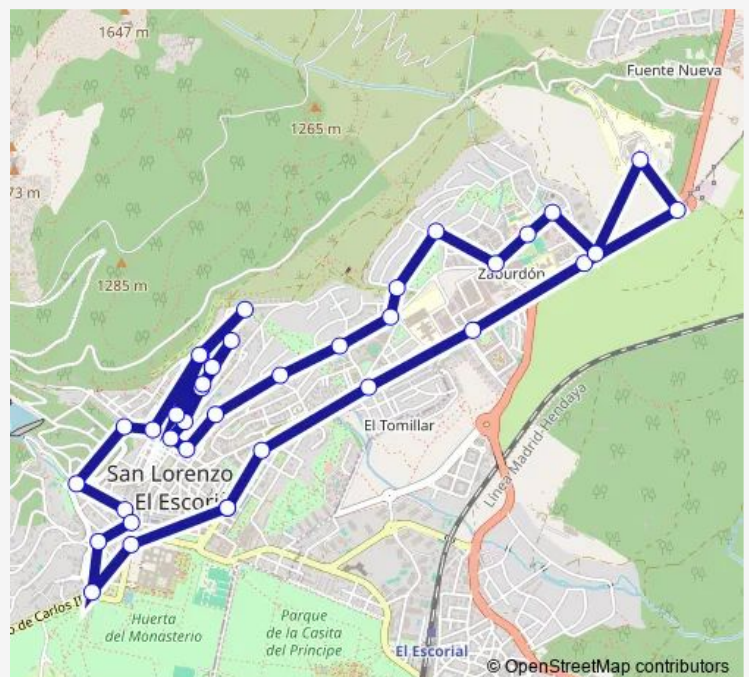

San Lorenzo Escorial-Lepanto 3

San Lorenzo Escorial-Lepanto

Route schedule

Juan De Toledo-Est.Autobuses — Juan De Toledo-Est.Autobuses

Monday 07:15-20:30

Tuesday 07:15-20:30

Wednesday 07:15-20:30

Thursday 07:15-20:30

Friday 07:15-20:30

Saturday 09:30-20:00

Sunday 09:30-20:00

Route info

Direction: Juan De Toledo-Est.Autobuses

Stops: 37

Trip Duration: 0 hour 45 min

■ ALSA - L4 — L4 Circular San Lorenzo De El Escorial

San Lorenzo Escorial-Lepanto

San Lorenzo Escorial-Lepanto

San Lorenzo Escorial-Lepanto

San Lorenzo Escorial-M.Unamuno

San Lorenzo Escorial-M.Unamuno

San Lorenzo Escorial-M.Unamuno

San Lorenzo Escorial-M.Unamuno