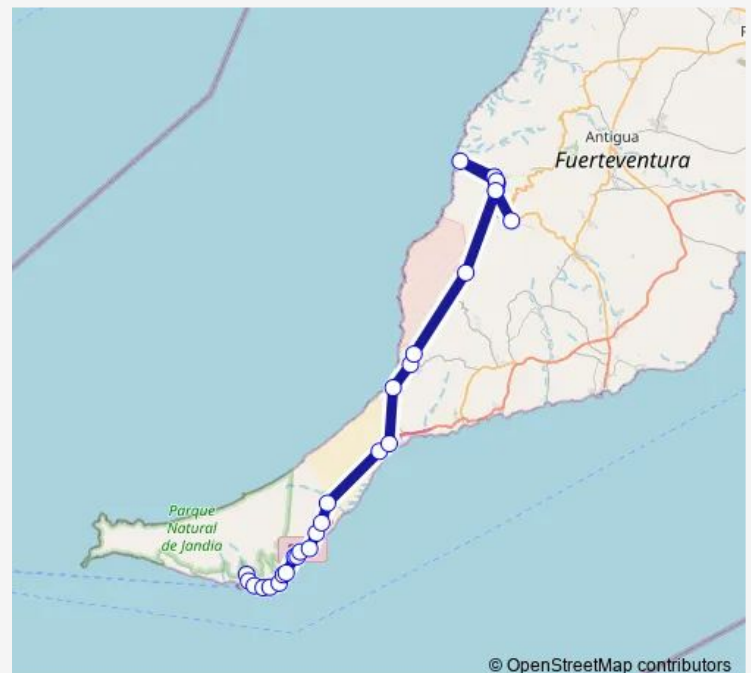

La Pared (Bar Castillo)

Ugán (Playa Ugán)

Fayagua (Entrada)

Route schedule

Morro Jable (Cervantes) — Pájara (Fte Iglesia)

Monday 09:30-16:30

Tuesday 09:30-16:30

Wednesday 09:30-16:30

Thursday 09:30-16:30

Friday 09:30-16:30

Saturday 16:30

Sunday 16:30

Route info

Direction: Morro Jable (Cervantes)

Stops: 29

Trip Duration: 1 hour 16 min