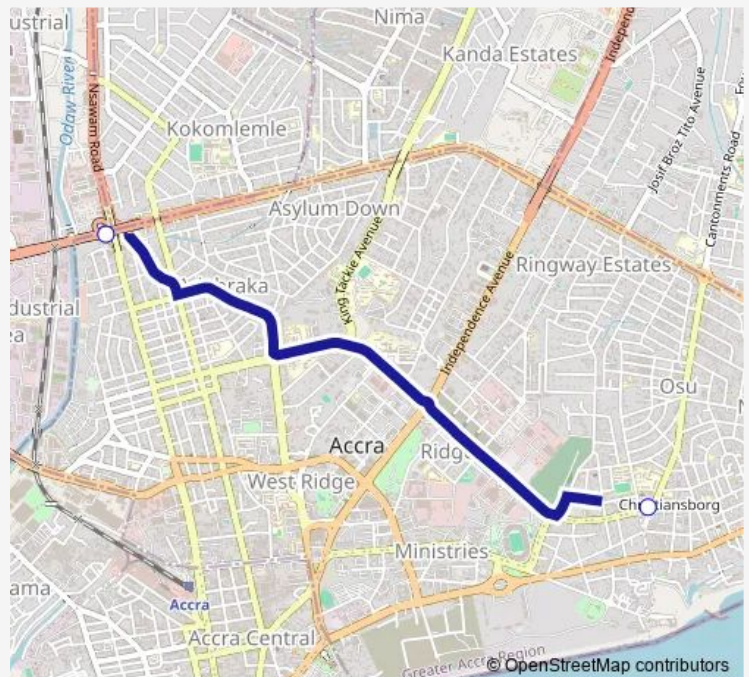

## Bus 204b Osu Blow Up to Circle

[Go to website](#)

### Direction

Terminal Osu Blow Up — Terminal Circle

2 stops

[Open route schedule](#)

Terminal Osu Blow Up

Terminal Circle

### Route schedule

Terminal Osu Blow Up — Terminal Circle

Monday	13:53
Tuesday	13:53
Wednesday	13:53
Thursday	13:53
Friday	13:53
Saturday	13:53
Sunday	13:53

### Route info

Direction: Terminal Osu Blow Up

Stops: 2

Trip Duration: 0 hour 21 min

■ 204b — Osu Blow Up to Circle

204b Bus time schedules and route maps are available in an offline PDF at [busmaps.com](https://busmaps.com). Use the [busmaps.com](https://busmaps.com) website to see live bus times, train schedule or subway schedule, and step-by-step directions for all public transit in Accra