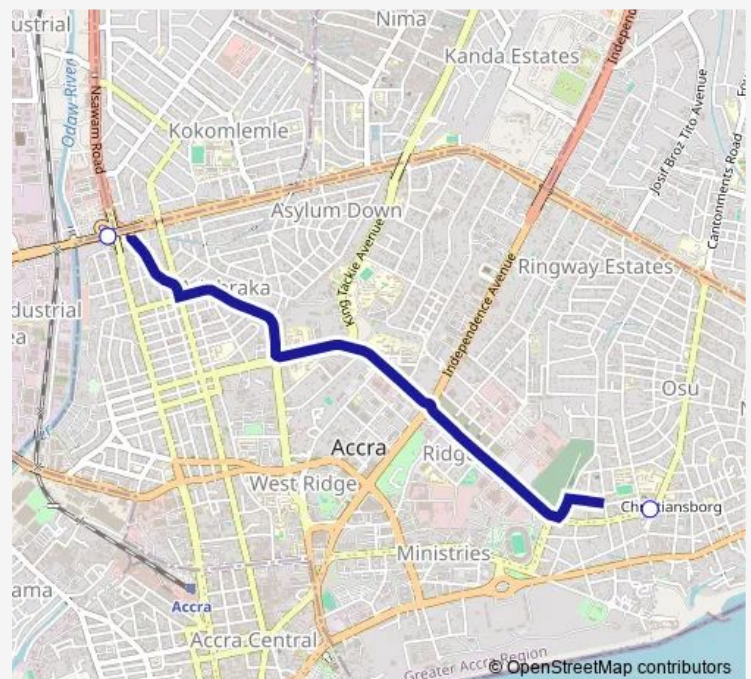

Bus 204B Osu Blow Up to Circle

[Go to website](#)

Direction

Terminal Osu Blow Up — Terminal Circle

2 stops

[Open route schedule](#)

Terminal Osu Blow Up

Terminal Circle

Route schedule

Terminal Osu Blow Up — Terminal Circle

Monday	13:53
Tuesday	13:53
Wednesday	13:53
Thursday	13:53
Friday	13:53
Saturday	13:53
Sunday	13:53

Route info

Direction: Terminal Osu Blow Up

Stops: 2

Trip Duration: 0 hour 21 min

■ 204B — Osu Blow Up to Circle

BusMaps

204B Bus time schedules and route maps are available in an offline PDF at busmaps.com. Use the busmaps.com website to see live bus times, train schedule or subway schedule, and step-by-step directions for all public transit in Accra