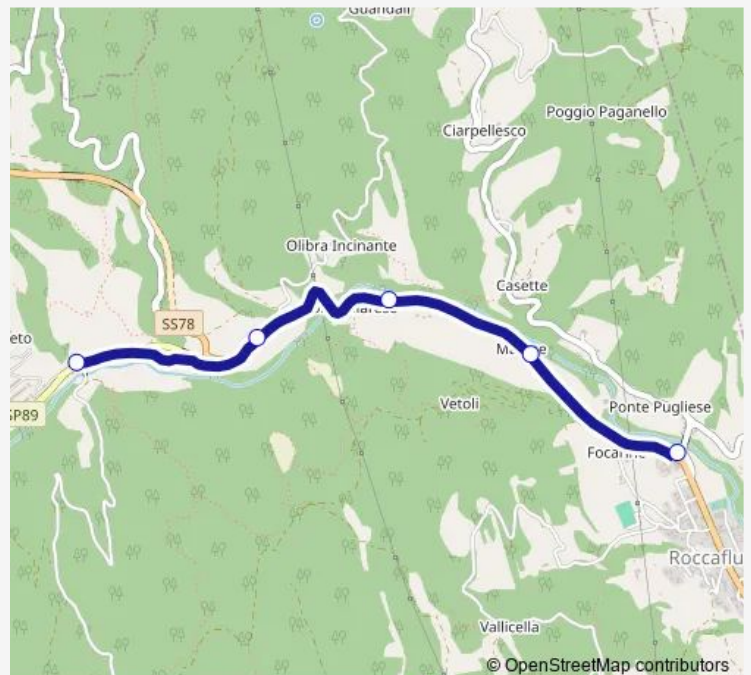

Bus Roccafluvione-Arena

[Go to website](#)

Direction

Roccafluvione - Cimitero — Arena

5 stops

[Open route schedule](#)

Roccafluvione - Cimitero

Roccafluvione - Casa Cantoniera

Ponte Marese

Bivio Montegallo - EX-Ss78

Arena

Route schedule

Roccafluvione - Cimitero — Arena

Monday	10:00
Tuesday	10:00
Wednesday	10:00
Thursday	10:00
Friday	10:00
Saturday	10:00
Sunday	—

Route info

Direction: Roccafluvione - Cimitero

Stops: 5

Trip Duration: 0 hour 10 min

Roccafluvione-Arena

BusMaps

Bus time schedules and route maps are available in an offline PDF at busmaps.com. Use the busmaps.com website to see live bus times, train schedule or subway schedule, and step-by-step directions for all public transit in Marsia