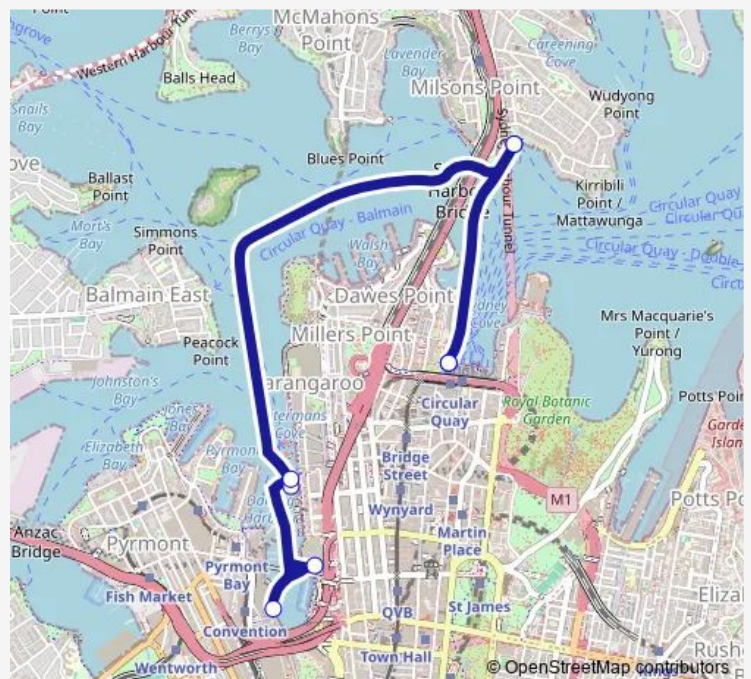

Ferry Ccdh Circular Quay Luna Park Darling Harbour Ferry

[Go to website](#)

**Direction**

Circular Quay, Wharf 6 — Circular Quay, Wharf 6

8 stops

[Open route schedule](#)

Circular Quay, Wharf 6

Jeffrey Street Wharf

Darling Harbour Wharf 2

Darling Harbour, Convention Jetty

Darling Harbour, Pier 26

Darling Harbour Wharf 1

Jeffrey Street Wharf

Circular Quay, Wharf 6

**Route schedule**

Circular Quay, Wharf 6 — Circular Quay, Wharf 6

Monday 08:55-17:10

Tuesday 08:55-17:10

Wednesday 08:55-17:10

Thursday 08:55-17:10

Friday 08:55-17:10

Saturday 09:20-18:20

Sunday 09:20-17:05

**Route info**

Direction: Circular Quay, Wharf 6

Stops: 8

Trip Duration: 0 hour 50 min

Ccdh Circular Quay Luna Park Darling Harbour Ferry

Ferry time schedules and route maps are available in an offline PDF at [busmaps.com](https://busmaps.com). Use the [busmaps.com](https://busmaps.com) website to see live bus times, train schedule or subway schedule, and step-by-step directions for all public transit in Sydney