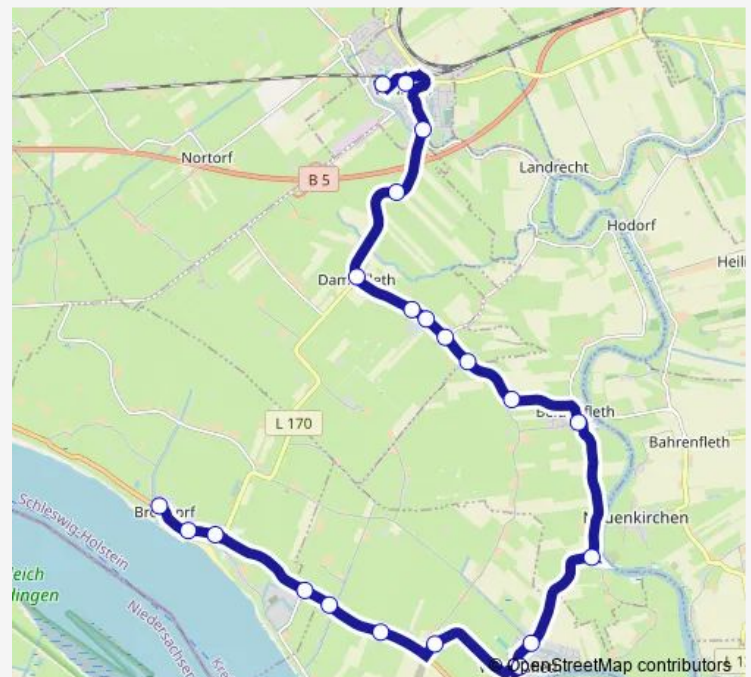

### Route schedule

Wilster, Am Schulzentrum — Brokdorf, An der Wettern

Monday 05:00-20:00

Tuesday 05:00-20:00

Wednesday 05:00-20:00

Thursday 05:00-20:00

Friday 05:00-20:00

Saturday 08:00-20:00

### Route info

Direction: Wilster, Am Schulzentrum

Stops: 21

Trip Duration: 0 hour 32 min

6620 — Wilster > Dammfleth > Brokdorf

BusMaps

## Route info

Direction: Brokdorf, An der Wettern

Stops: 11

Trip Duration: 0 hour 17 min