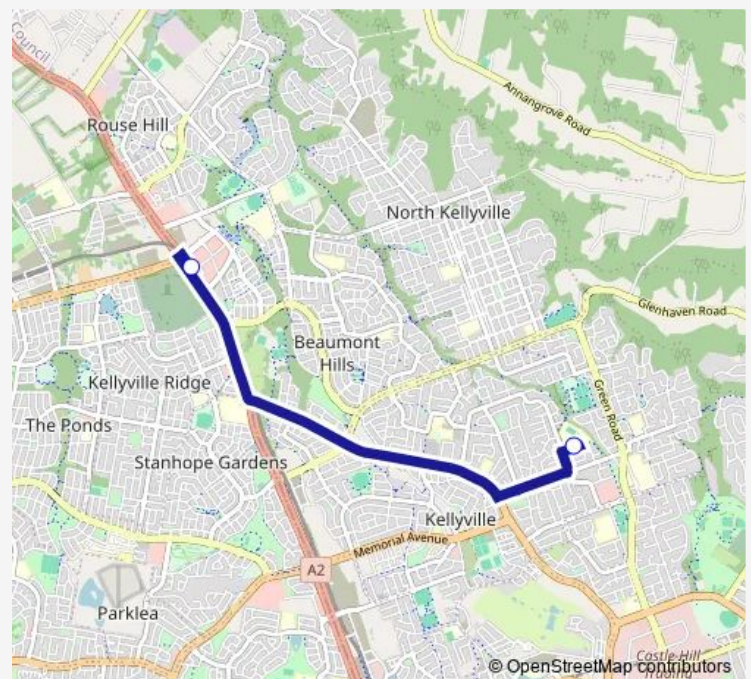

## School Bus 6620 Kellyville HS to Rouse Hill Station

[Go to website](#)**Direction**

Kellyville High School, Queensbury Av — Rouse Hill Station, North West Twy

2 stops

[Open route schedule](#)

Kellyville High School, Queensbury Av

Rouse Hill Station, North West Twy

**Route schedule**

Kellyville High School, Queensbury Av — Rouse Hill Station, North West Twy

Monday	15:16
Tuesday	15:16
Wednesday	15:16
Thursday	15:16
Friday	15:16
Saturday	—
Sunday	—

**Route info**

Direction: Kellyville High School, Queensbury Av

Stops: 2

Trip Duration: 0 hour 15 min

6620 — Kellyville HS to Rouse Hill Station

6620 School Bus time schedules and route maps are available in an offline PDF at [busmaps.com](https://busmaps.com). Use the [busmaps.com](https://busmaps.com) website to see live bus times, train schedule or subway schedule, and step-by-step directions for all public transit in Parramatta