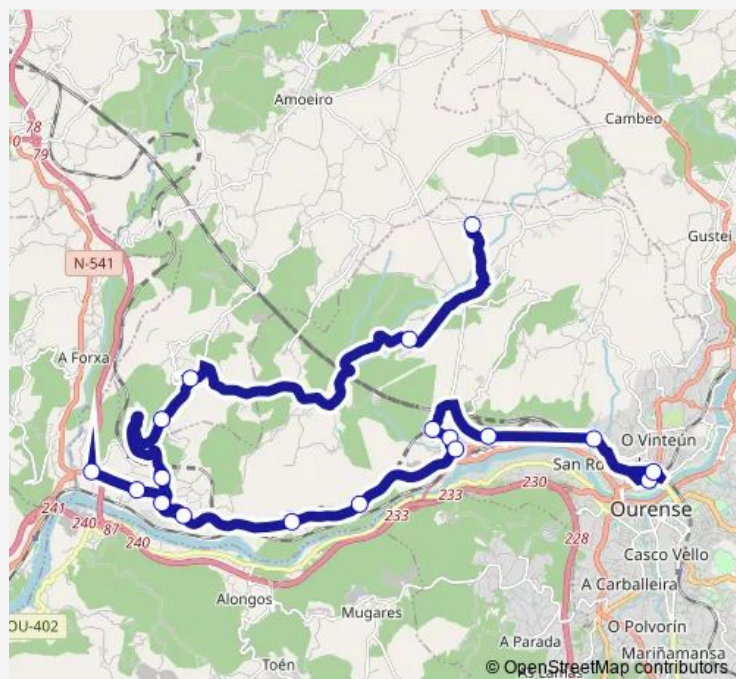

Monday 17:50

Tuesday 14:10

Wednesday 14:10

Thursday —

Friday 14:10

Saturday —

Sunday —

Route info

Direction: IES 12 DE Outubro

Stops: 18

Trip Duration: 0 hour 49 min

■ XG690007 — IES 12 DE Outubro-Regoalde

Direction

Regoalde — IES 12 DE Outubro

18 stops

[Open route schedule](#)