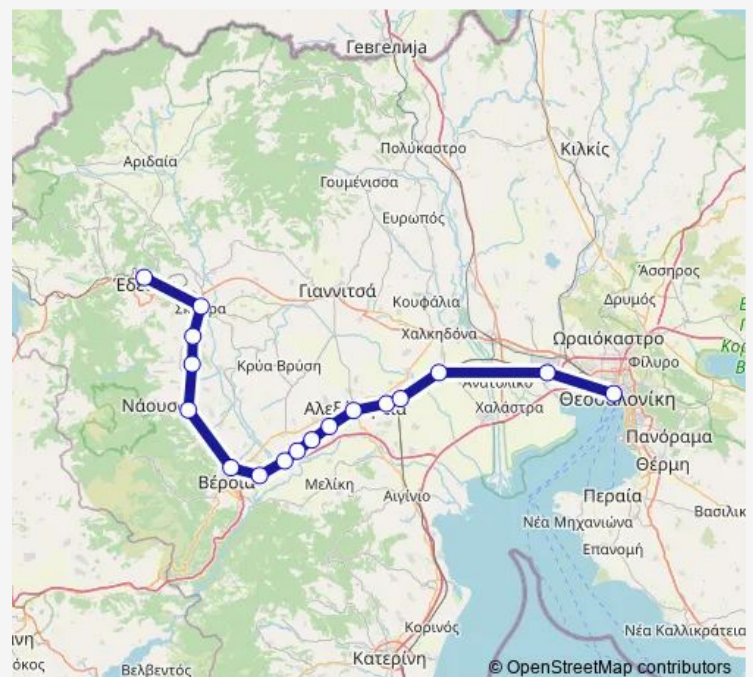

Λουτρός

Αλεξάνδρεια

Λιανοβέργιον

Πλατύ

Αδενδρο

Σίνδος

Θεσσαλονίκη

Route schedule

Έδεσσα — Θεσσαλονίκη

Monday 04:50-20:56

Tuesday 04:50-20:56

Wednesday 04:50-20:56

Thursday 04:50-20:56

Friday 04:50-20:56

Saturday 04:50-20:56

Sunday 04:50-20:56

Route info

Direction: Έδεσσα

Stops: 17

Trip Duration: 1 hour 34 min

■ Έδεσσα - Θεσσαλονίκη

Rail time schedules and route maps are available in an offline PDF at busmaps.com. Use the busmaps.com website to see live bus times, train schedule or subway schedule, and step-by-step directions for all public transit in Veroia