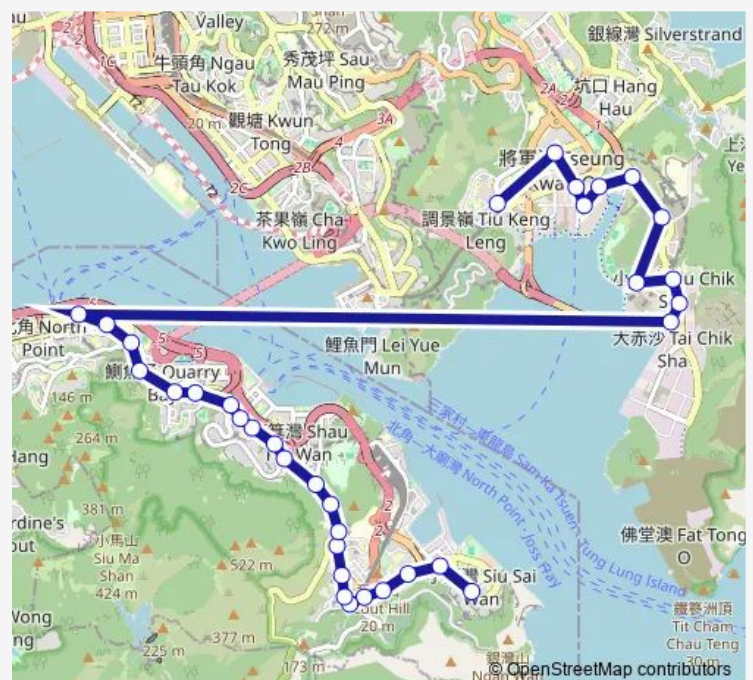

### Route schedule

[Ctb] SIU SAI WAN Estate[[Kmb+Ctb] SIU SAI WAN Estate/<Br>Siu SAI WAN Estate — [Ctb] TIU Keng Leng Station[[Kmb] TIU Keng Leng Station

Monday	17:45-18:05
Tuesday	17:45-18:05
Wednesday	17:45-18:05
Thursday	17:45-18:05
Friday	17:45-18:05
Saturday	—
Sunday	—

### Route info

Direction: [Ctb] SIU SAI WAN Estate[[Kmb+Ctb] SIU SAI WAN Estate/<Br>Siu SAI WAN Estate

Stops: 34

Trip Duration: 1 hour 7 min

[Ctb] Shan Tsui Court, Chai WAN Road[[Kmb+Ctb] Shan Tsui Court/<Br>Shan Tsui Court, Chai WAN Road[[Kmb] Shan Tsui Court