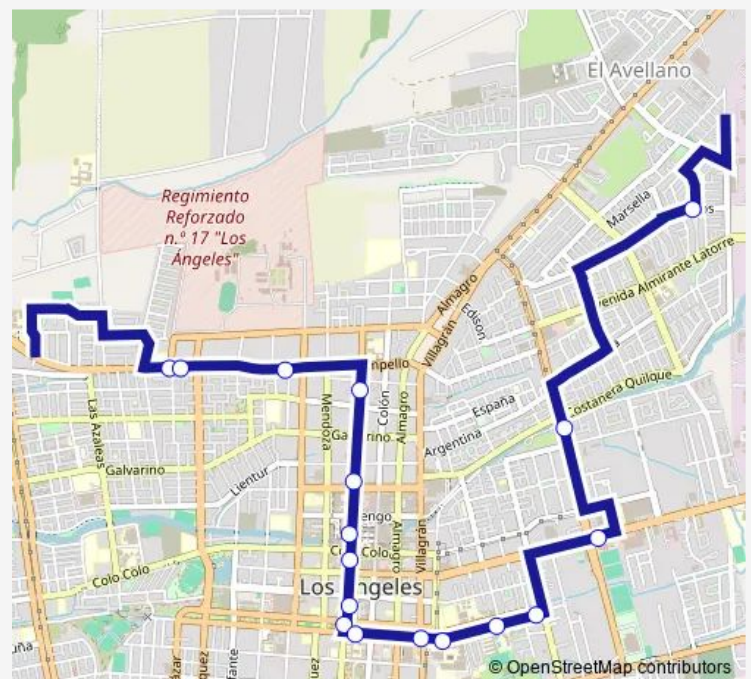

Valdivia / Tucapel

Valdivia / Colo Colo

Valdivia / Lautaro

Valdivia / Ricardo Vicuna

Valdivia / Avenida Ricardo Vicuna Sur

Ricardo Vicuna / Bernado O Higgins

Ricardo Vicuna / Los Carrera

Ricardo Vicuna / Mario Barrueto

Tuesday 07:48-19:52

Wednesday 07:48-19:52

Thursday 07:48-19:52

Friday 07:48-19:52

Saturday 07:48-19:52

Sunday 07:48-19:52

Route info

Direction: Orompello / Ruiz Aldea

Stops: 17

Trip Duration: 0 hour 20 min

C19V_I Bus time schedules and route maps are available in an offline PDF at busmaps.com. Use the busmaps.com website to see live bus times, train schedule or subway schedule, and step-by-step directions for all public transit in Los Angeles