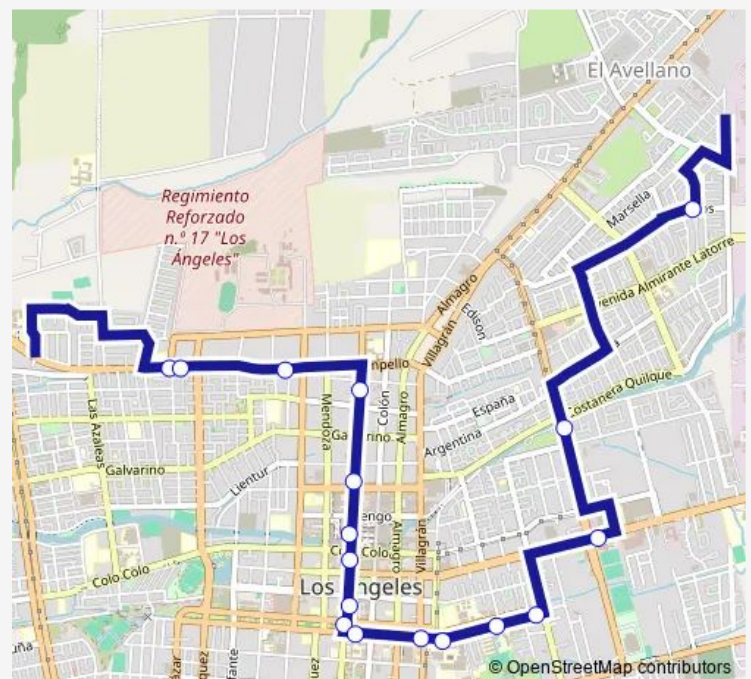

Valdivia / Tucapel

Valdivia / Colo Colo

Valdivia / Lautaro

Valdivia / Ricardo Vicuna

Valdivia / Avenida Ricardo Vicuna Sur

Ricardo Vicuna / Bernado O Higgins

Ricardo Vicuna / Los Carrera

Ricardo Vicuna / Mario Barrueto

### Route schedule

Orompello / Ruiz Aldea — Delfos / Macedonia

Monday 07:48-19:52

Tuesday 07:48-19:52

Wednesday 07:48-19:52

Thursday 07:48-19:52

Friday 07:48-19:52

Saturday 07:48-19:52

Sunday 07:48-19:52

### Route info

Direction: Orompello / Ruiz Aldea

Stops: 17

Trip Duration: 0 hour 20 min

C19v\_I Bus time schedules and route maps are available in an offline PDF at [busmaps.com](https://busmaps.com). Use the [busmaps.com](https://busmaps.com) website to see live bus times, train schedule or subway schedule, and step-by-step directions for all public transit in Los Angeles