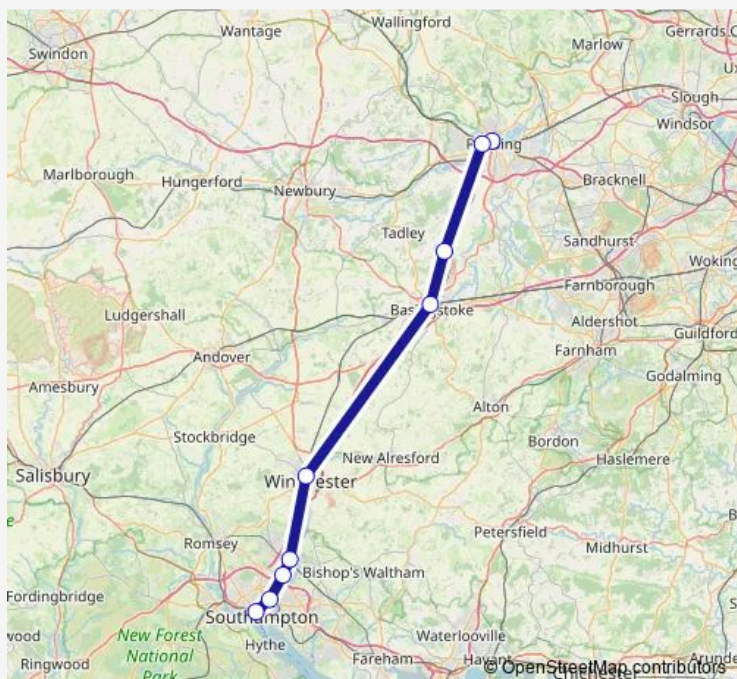

Rail Xc:Rdg->Sou XC train service from RDG to Sou

[Go to website](#)

Direction

Reading — Southampton Central

9 stops

[Open route schedule](#)

Reading

Reading West

Bramley (Hants)

Basingstoke

Winchester

Eastleigh

Southampton Airport Parkway

St Denys

Southampton Central

Route schedule

Reading — Southampton Central

Monday —

Tuesday —

Wednesday —

Thursday —

Friday —

Saturday —

Sunday 09:52

Route info

Direction: Reading

Stops: 9

Trip Duration: 0 hour 50 min

Xc:Rdg->Sou — XC train service from RDG to Sou

Xc:Rdg->Sou Rail time schedules and route maps are available in an offline PDF at busmaps.com. Use the busmaps.com website to see live bus times, train schedule or subway schedule, and step-by-step directions for all public transit in Southampton