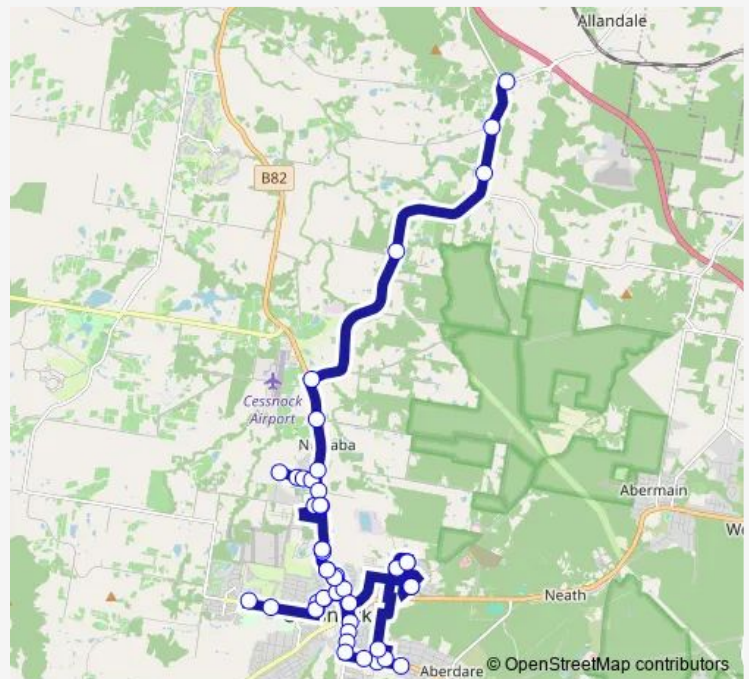

Mcgrane St At Short St

Mount View High School, School Grounds

Mount View Rd At Stonebridge Dr

Mcgrane St Opp Short St

Mcgrane St At Leonard St

Mcgrane St At Love St

Allandale Rd After Jurd St

Calvary Cessnock Retirement Community, Wine Country Dr

Nulkaba Public School, Branxton St

27 Fletcher St

Fletcher St At Valley View Pl

Route schedule

Cessnock High School, Aberdare Rd — Lovedale Rd At Camp Rd

Monday	—
Tuesday	—
Wednesday	14:10
Thursday	—
Friday	—
Saturday	—
Sunday	—

Route info

Direction: Cessnock High School, Aberdare Rd

Stops: 49

Trip Duration: 2 hour 5 min

S901 — Cessnock HS to Lovedale Rd at Camp Rd via Mount View Hs **BusMaps**

Fletcher St At Perris St

Fletcher St At Mckensey St

## Route info

Direction: Lovedale Rd At Camp Rd

Stops: 28

Trip Duration: 0 hour 40 min

Mcgrane St At Short St

Mount View High School, School Grounds

Barrett Av Before Condon Av

Wollombi Rd At Helen St