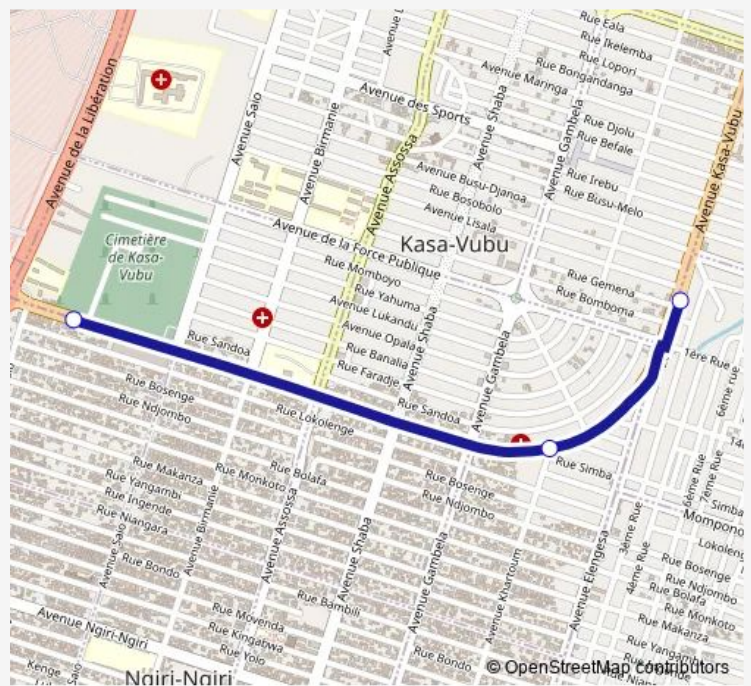

Bus Bandal _ TO _ Bongolo

[Go to website](#)

Direction

unknown — unknown

2 stops

[Open route schedule](#)

unknown

unknown

Route schedule

unknown — unknown

Monday 16:30

Tuesday 16:30

Wednesday 16:30

Thursday 16:30

Friday 16:30

Saturday —

Sunday —

Route info

Direction: unknown

Stops: 2

Trip Duration: 0 hour 8 min

■ Bandal _ TO _ Bongolo

Direction

unknown — bongolo

3 stops

[Open route schedule](#)

unknown

khartoum

bongolo

Route schedule

unknown — bongolo

Monday	16:15
Tuesday	16:15
Wednesday	16:15
Thursday	16:15
Friday	16:15
Saturday	—
Sunday	—