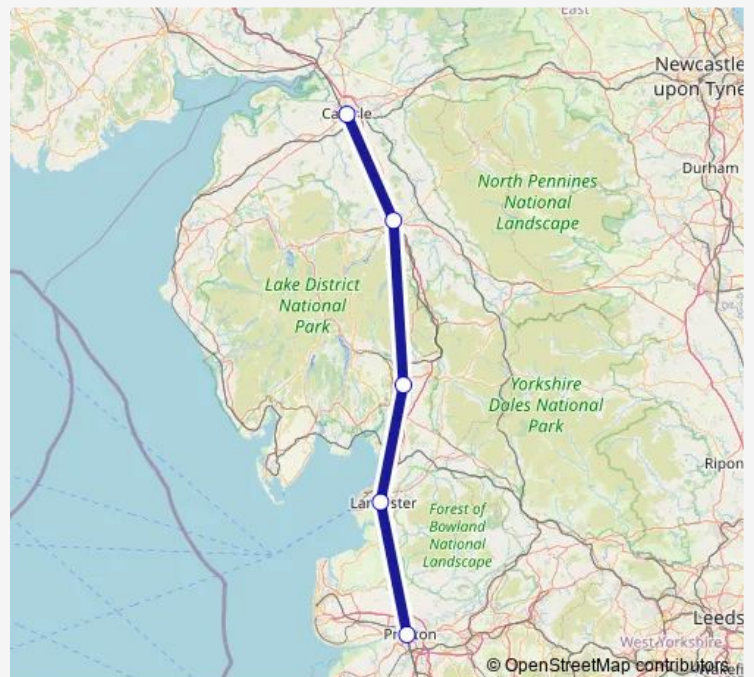

Rail Tp:Pre->Car TP train service from PRE to Car

[Go to website](#)

Direction

Preston — Carlisle

5 stops

[Open route schedule](#)

Preston

Lancaster

Oxenholme Lake District

Penrith North Lakes

Carlisle

Route schedule

Preston — Carlisle

Monday 05:33-12:01

Tuesday —

Wednesday —

Thursday —

Friday —

Saturday 12:00-12:01

Sunday —

Route info

Direction: Preston

Stops: 5

Trip Duration: 1 hour 13 min

■ Tp:Pre->Car — TP train service from PRE to Car