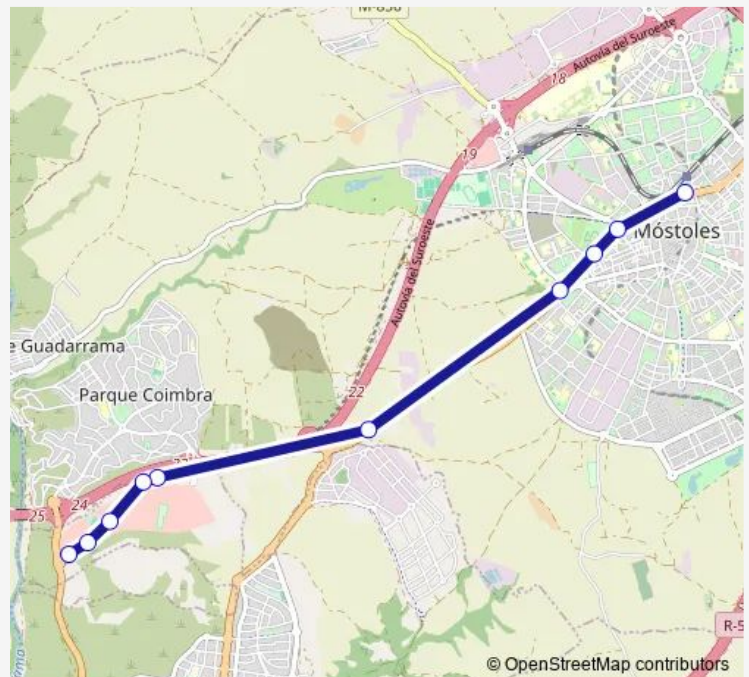

Friday 04:55-23:00

Saturday 04:55-23:00

Sunday 04:55-23:00

Route info

Direction: Av.Portugal-Est.Móstoles Central

Stops: 10

Trip Duration: 0 hour 5 min

Direction

Monday 04:25-23:30

Tuesday 04:25-23:30

Wednesday 04:25-23:30

Thursday 04:25-23:30

Friday 04:25-23:30

Saturday 04:25-23:30

Sunday 04:25-23:30

Route info