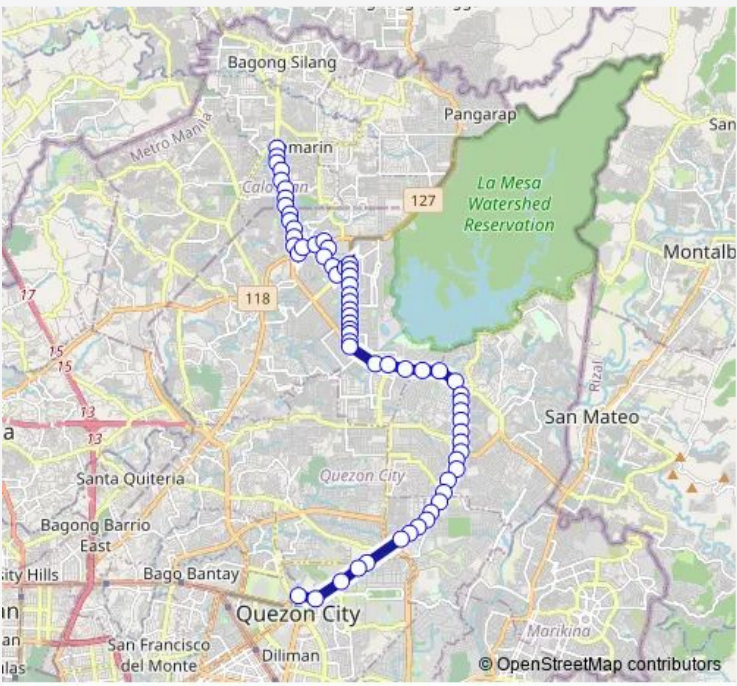

- St Claire College of Caloocan, Zabarte Road, Caloocan City
- Zabarte Road near Villa Amor Dos Subd, Caloocan City
- Zabarte Road, Caloocan City
- Zabarte Road / Main Intersection, Caloocan City
- Zabarte Road / Mahogany Intersection, Caloocan City
- Zabarte Road / Alma Jose Intersection, Caloocan City
- Zabarte Road / Quintos Villa Intersection, Caloocan City
- Zabarte Road / Robin Intersection, Caloocan City
- Bernardo General Hospital, Zabarte Road, Caloocan City
- Zabarte Road, Caloocan City
- Zabarte Road, Caloocan City
- Zabarte Road / Zabarte Ext. Intersection, Caloocan City
- Zabarte Road / Eleuterio Cruz Intersection, Caloocan City
- Zabarte Road / Quirino Highway Intersection, Caloocan City
- Kingfisher / Quirino Highway Intersection, Caloocan City
- Nightingale / Quirino Highway Intersection, Caloocan City
- Novastop, Quirino Highway, Caloocan City
- Belfast / Bulalakaw Intersection, Quezon City
- Belfast / SM Fairview Intersection, Quezon City

Route schedule
 St Claire College of Caloocan, Zabarte Road, Caloocan City — Agricultural Training Institute, Elliptical Rd, Quezon City

Monday	00:00
Tuesday	00:00
Wednesday	00:00
Thursday	00:00
Friday	00:00
Saturday	00:00
Sunday	00:00

Route info

Direction: St Claire College of Caloocan, Zabarte Road, Caloocan City

Stops: 63

Trip Duration: 1 hour 27 min

Belfast / Bishop Avenue Intersection, Quezon City

Mindanao Avenue / Belfast Intersection, Quezon City

Mindanao Avenue, Quezon City

Regalado Highway / Mindanao Avenue Intersection, Quezon City

Regalado Highway, Quezon City

Regalado Highway, Quezon City

Regalado Highway / Sforza Intersection, Quezon City

Regalado Highway / Brookside Intersection, Quezon City