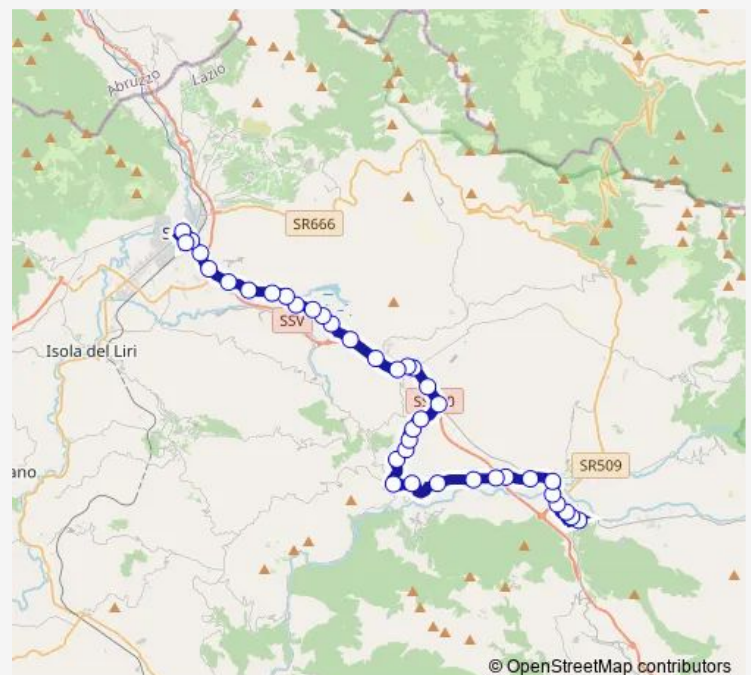

Vicalvi | Via Vandra Via Stradone # f7799

Route schedule

Atina | Piazza Garibaldi # f7664 — Sora | Stazione FS # f5890

Monday	15:30
Tuesday	15:30
Wednesday	15:30
Thursday	15:30
Friday	15:30
Saturday	15:30
Sunday	—

Route info

Direction: Atina | Piazza Garibaldi # f7664

Stops: 38

Trip Duration: 0 hour 40 min

Vicalvi | Via Vandra Via Piliero # f7390

Vicalvi | Via Vandra Via Roselli # f7391

Vicalvi | Contrada Delicata # f7392