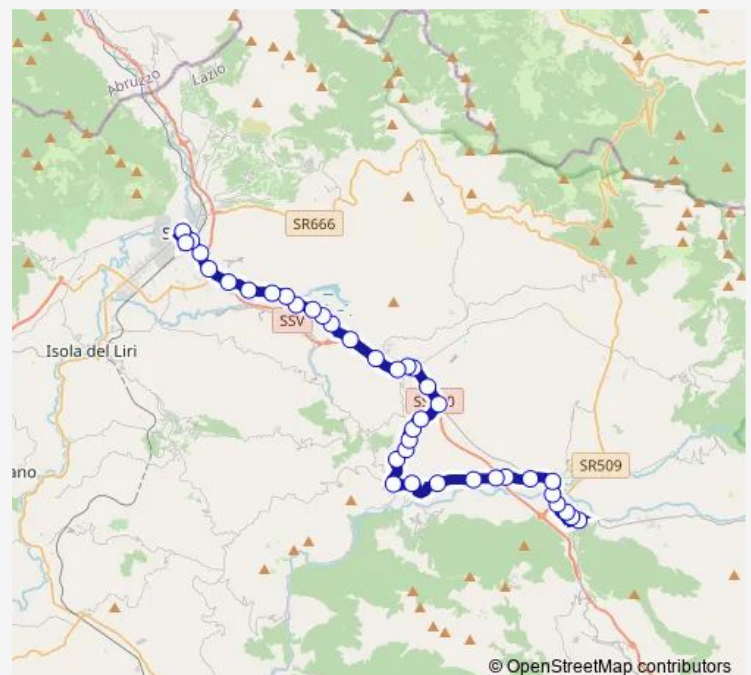

VICALVI | Via Vandra Via Stradone # f7799

Route schedule

ATINA | Piazza Garibaldi # f7664 — Sora | Stazione FS # f5890

Monday 15:30

Tuesday 15:30

Wednesday 15:30

Thursday 15:30

Friday 15:30

Saturday 15:30

Sunday —

Route info

Direction: ATINA | Piazza Garibaldi # f7664

Stops: 38

Trip Duration: 0 hour 40 min

VICALVI | Via Vandra Via Piliero # f7390

VICALVI | Via Vandra Via Roselli # f7391