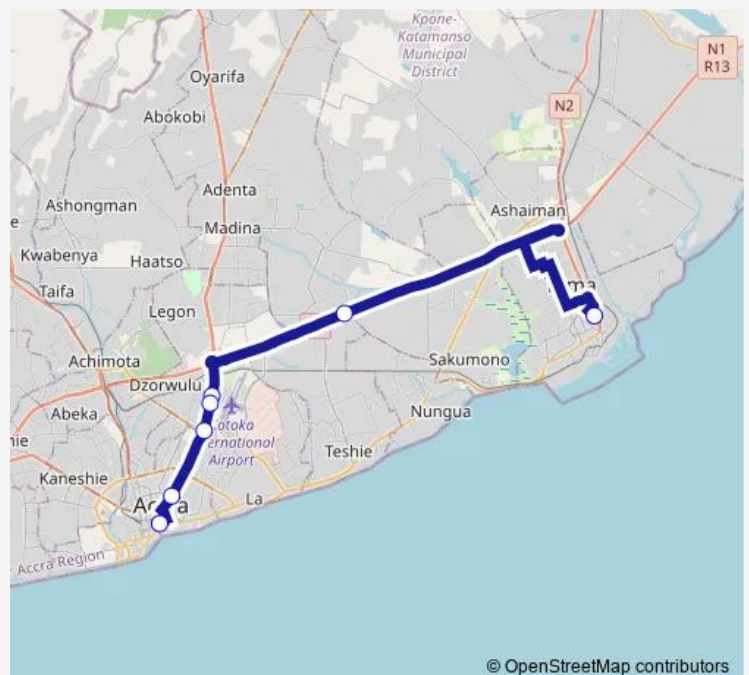

Bus 384B Tema Main Station to Accra New Tema Station

[Go to website](#)**Direction**

Terminal Tema Main Station — Terminal Accra New Tema Station

7 stops

[Open route schedule](#)

Terminal Tema Main Station

Samara

Airport First

Airport Second

37 Bonjour

Ridge 256

Terminal Accra New Tema Station

Route schedule

Terminal Tema Main Station — Terminal Accra New Tema Station

Monday 14:01

Tuesday 14:01

Wednesday 14:01

Thursday 14:01

Friday 14:01

Saturday 14:01

Sunday 14:01

Route info

Direction: Terminal Tema Main Station

Stops: 7

Trip Duration: 1 hour 41 min

384B Bus time schedules and route maps are available in an offline PDF at busmaps.com. Use the busmaps.com website to see live bus times, train schedule or subway schedule, and step-by-step directions for all public transit in Accra