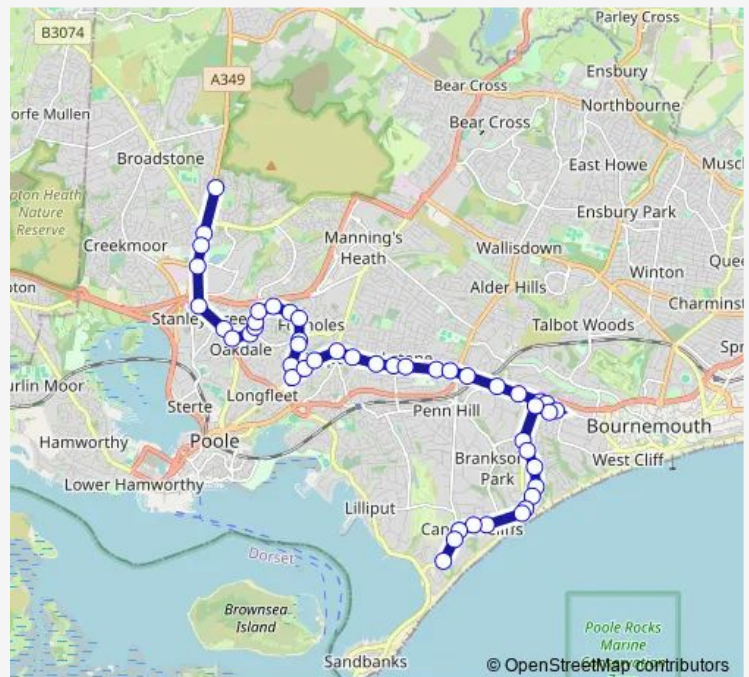

Thursday 15:40

Friday 15:40

Saturday —

Sunday —

Route info

Direction: Poole Grammar School

Stops: 47

Trip Duration: 0 hour 45 min

Route info

Direction: St. Anns Hospital

Stops: 40

Trip Duration: 0 hour 58 min

Haymoor Road

Dale Road

Cemetery Junction

Rose Crescent