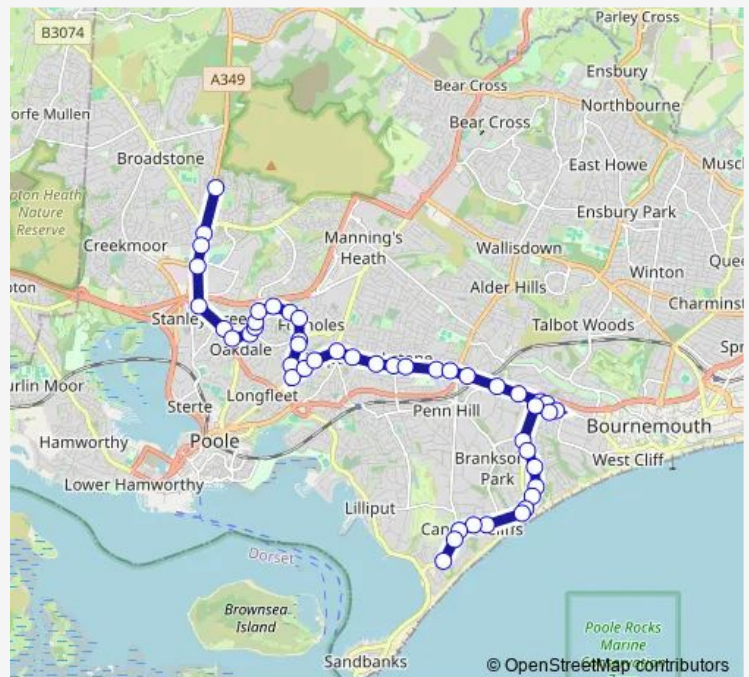

Bus 415 Sandbanks - Parkstone - Poole Grammar School

[Go to website](#)

Direction

Poole Grammar School — St. Anns Hospital

47 stops

[Open route schedule](#)

Poole Grammar School

Waterloo Road Garage

Sopers Lane

Hatch Pond Road

The Fleetsbridge

Heath Avenue

Library

Oakdale Road Corner

Middle Road

Enfield Road

Methodist Church

Greenfield Road

St Edwards School

Rose Crescent

Cemetery Junction

Parkstone Heights

Sweet Home Inn

Ocean Academy

Hatherden Avenue

Felton Road

Sea View

Route schedule

Poole Grammar School — St. Anns Hospital

Monday 15:40

Tuesday 15:40

Wednesday 15:40

Thursday 15:40

Friday 15:40

Saturday —

Sunday —

Route info

Direction: Poole Grammar School

Stops: 47

Trip Duration: 0 hour 45 min

415 — Sandbanks - Parkstone - Poole Grammar School **BusMaps**