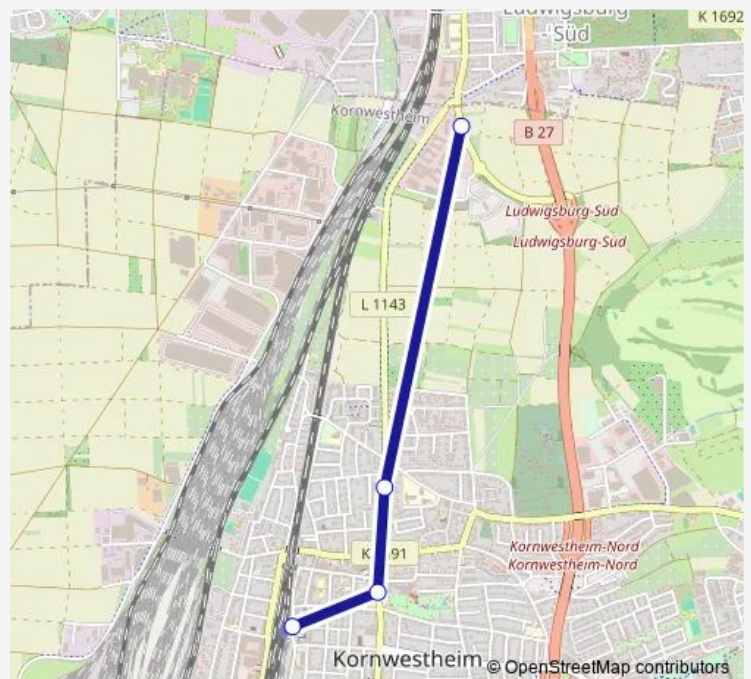

Direction

Kornwestheim — Kornwestheim W & W

4 stops

[Open route schedule](#)

Kornwestheim

Kornwestheim An der Wette

Kornwesth. Ludwigsburger Str.

Kornwestheim W & W

Route schedule

Kornwestheim — Kornwestheim W & W

Monday	06:15-18:25
Tuesday	06:15-18:25
Wednesday	06:15-18:25
Thursday	06:15-18:25
Friday	06:15-18:25
Saturday	—
Sunday	—

Route info

Direction: Kornwestheim

Stops: 4

Trip Duration: 0 hour 7 min

Direction

Kornwestheim W & W — Kornwestheim

5 stops

[Open route schedule](#)

Kornwestheim W & W

Kornwestheim Kirchtalstraße

Kornwestheim An der Wette

Kornwestheim Johannesstraße

Kornwestheim

Route schedule

Kornwestheim W & W — Kornwestheim

Monday	06:22-18:32
Tuesday	06:22-18:32
Wednesday	06:22-18:32
Thursday	06:22-18:32
Friday	06:22-18:32
Saturday	—
Sunday	—