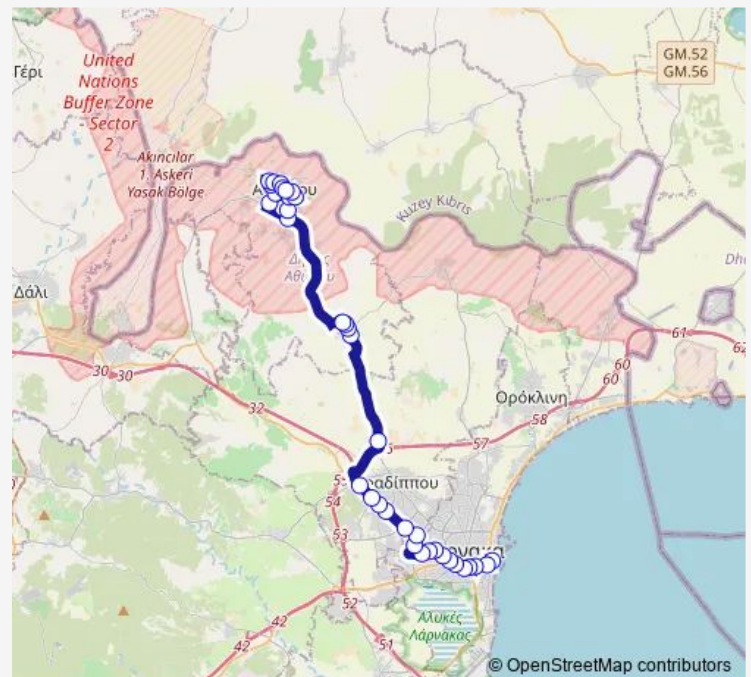

Wednesday 13:30

Thursday 13:30

Friday 13:30

Saturday —

Sunday —

Route info

Direction: Larnaca Station

Stops: 41

Trip Duration: 1 hour 0 min

415 — Athienou - Avdellero - Aradippou - Larnaca Station

Aradippou Livestock Area

1st Stop Avdellero

3rd Stop Avdellero

Avdellero Community Board 1

Avdellero Cemetery 1

Panagioti Koumeni Roundabout 1

Thursday 06:30

Friday 06:30

Saturday —

Sunday —

Route info

Direction: 28 Oktovriou

Stops: 41

Trip Duration: 0 hour 52 min