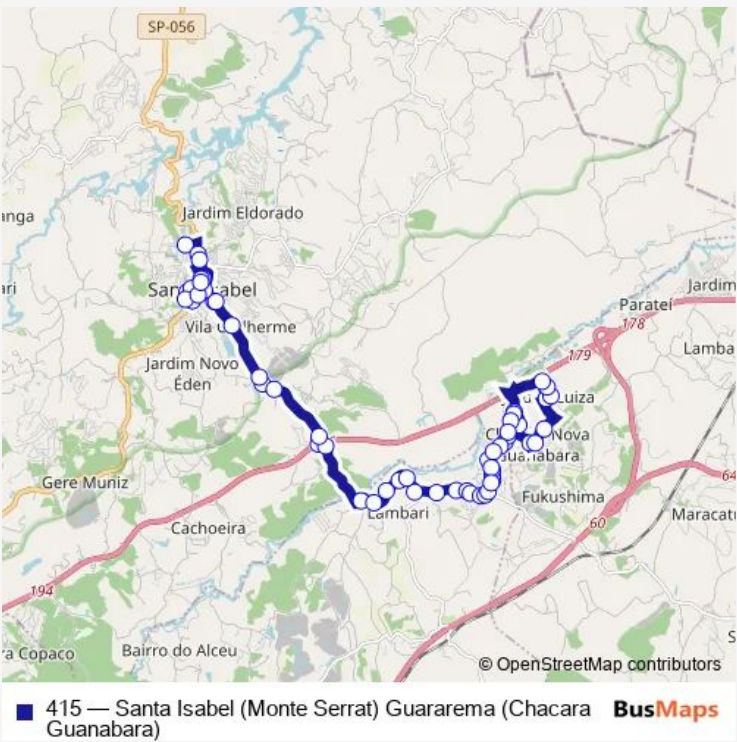

Route schedule
 Avenida Prefeito José Raimundo Lobo — Avenida Vereador Sebastião Claudiano, 384

Monday	05:10-23:00
Tuesday	05:10-23:00
Wednesday	05:10-23:00
Thursday	05:10-23:00
Friday	05:10-23:00
Saturday	05:10-21:15
Sunday	05:10-21:15

Route info

Direction: Avenida Prefeito José Raimundo Lobo

Stops: 58

Trip Duration: 1 hour 57 min

Chácaras Guanabara, Rua Ceará

Chácaras Guanabara, Rua Grande do Norte

Rua Santa Catarina

Rua Minas Gerais, 708

Avenida América & Rua Alemanha, Guararema - Sp

Rua Alemanha, 328-648

Rua China, 536-624

Rua China, 495-533

Estrada Municipal 1, 1860-2336

Rua Ferraz de Vasconcelos, 143-287

Rua Ferraz de Vasconcelos, 95-141

Avenida Prefeito João Píres Filho, 250

Rua Monte Serrate, 145

Rua Vinte e Cinco de Janeiro

Avenida da Republica, 600-610

Avenida Vereador Sebastião Claudiano, 384

415 Bus time schedules and route maps are available in an offline PDF at busmaps.com. Use the busmaps.com website to see live bus times, train schedule or subway schedule, and step-by-step directions for all public transit in Guararema