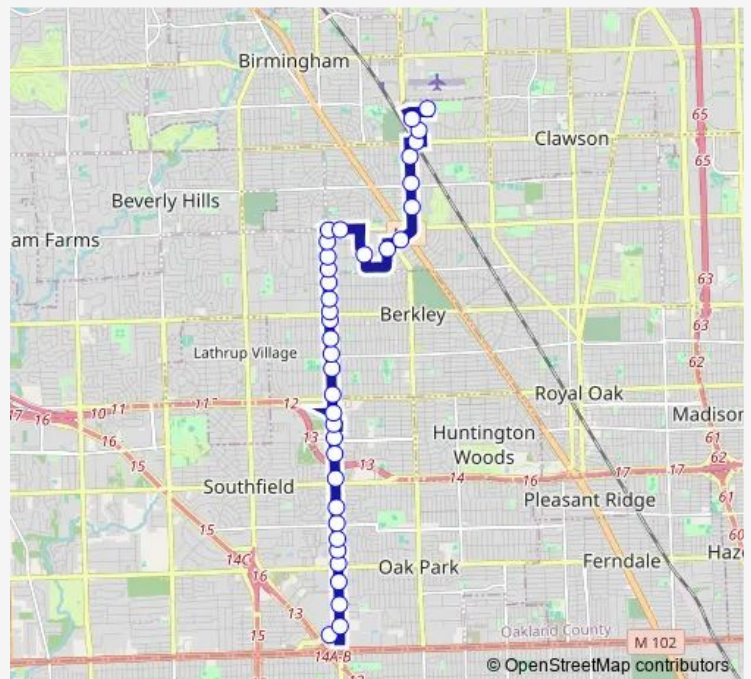

Route schedule

Northland DR + Greenfield Eb — Leave R. OAK Meijer

Monday	06:15-21:45
Tuesday	06:15-21:45
Wednesday	06:15-21:45
Thursday	06:15-21:45
Friday	06:15-21:45
Saturday	06:15-21:45
Sunday	07:35-21:50

Route info

Direction: Northland DR + Greenfield Eb

Stops: 37

Trip Duration: 0 hour 27 min

415 — Greenfield

Greenfield + Morrison

Greenfield + Webster

Greenfield + Albert

Greenfield + Judson

13 Mile RD + Greenfield

13 Mile RD + Cummings

RO Beaumont West Sw

RO Beaumont East Ne

Coolidge & Woodward Ns

Coolidge + Starr

Coolidge + Normandy

Friday 06:23-21:53

Saturday 06:22-21:51

Sunday 07:48-22:04

Route info

Direction: Leave R. OAK Meijer

Stops: 38

Trip Duration: 0 hour 26 min

Greenfield + Lincoln Dr