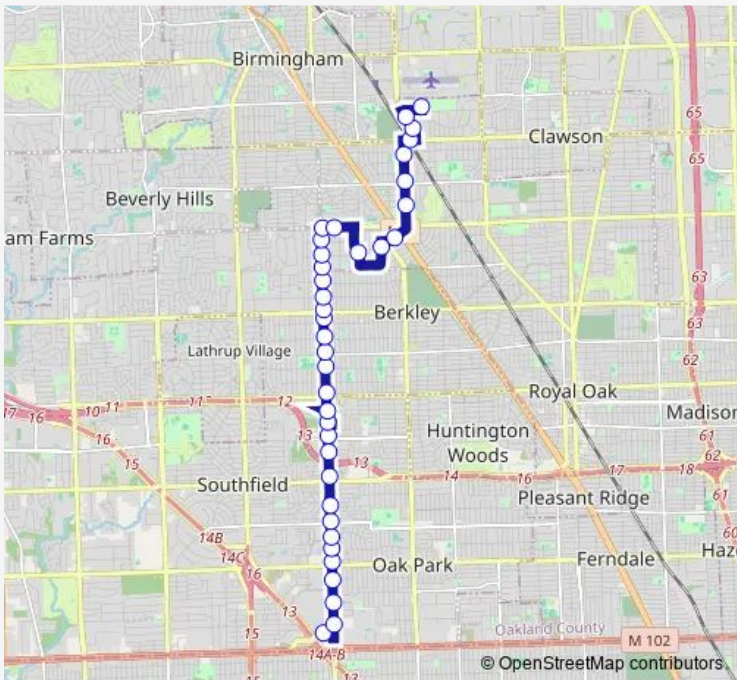

# Bus 415 Greenfield

[Go to website](#)

**Direction**  
 Northland DR + Greenfield Eb — Leave R. OAK Meijer  
 37 stops  
[Open route schedule](#)

- Northland DR + Greenfield Eb
- Greenfield IFO 21210 Greenfield
- Greenfield IFO Greenfield Plaza
- Greenfield + Xfoster Winter
- Greenfield + 9 Mile Rd
- Greenfield + Kenwood
- Greenfield + Xprovidence Dr
- Greenfield + OAK Park Blvd
- Greenfield + Northfield Ave
- Greenfield + 10 Mile Rd
- Greenfield + Providence Green Apts
- Greenfield + Lincoln Dr
- Greenfield + Kmart
- Greenfield + Xmeadowood
- Greenfield + 11 Mile Rd
- Greenfield + Oxford
- Greenfield + Catalpa
- Greenfield + Wiltshire
- Greenfield + Beverly
- Greenfield + 12 Mile Rd
- Greenfield + Edwards

Route schedule  
 Northland DR + Greenfield Eb — Leave R. OAK Meijer

Monday	06:15-21:45
Tuesday	06:15-21:45
Wednesday	06:15-21:45
Thursday	06:15-21:45
Friday	06:15-21:45
Saturday	06:15-21:45
Sunday	07:35-21:50

Route info  
 Direction: Northland DR + Greenfield Eb  
 Stops: 37  
 Trip Duration: 0 hour 27 min

415 — Greenfield **BusMaps**

Greenfield + Morrison

Greenfield + Webster

Greenfield + Albert

Greenfield + Judson

## Route info

Direction: Leave R. OAK Meijer

Stops: 38

Trip Duration: 0 hour 26 min

Greenfield + Lincoln Dr

Greenfield + Country Court Apts

Greenfield + 696 Service Dr

Greenfield + 10 Mile Rd