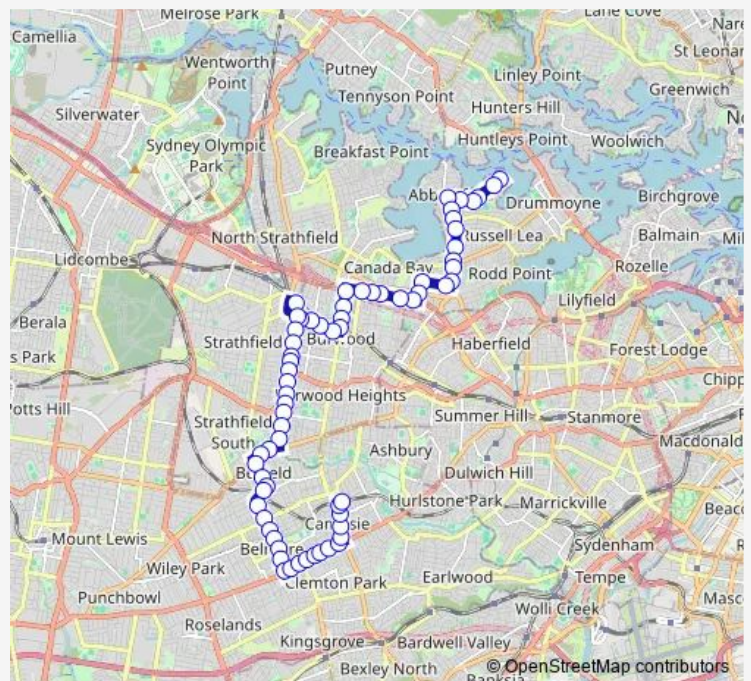

Coronation Pde At Chiswick St

Coronation Pde Opp Tangarra St

Coronation Pde At Hill St

Route schedule

Kingsgrove Rd Before Canterbury Rd — Chiswick Shops, Blackwall Point Rd

Monday —

Tuesday —

Wednesday —

Thursday —

Friday —

Saturday 06:09-06:39

Sunday —

Route info

Direction: Kingsgrove Rd Before Canterbury Rd

Stops: 56

Trip Duration: 0 hour 38 min

Santa Maria Del Monte, The Boulevarde

Strathfield Station, Albert Rd, Stand G

The Boulevarde At Morwick St

Morwick St At Wentworth Rd

Burwood Station, Railway Pde, Stand A

Burwood Station, Burwood Rd, Stand G