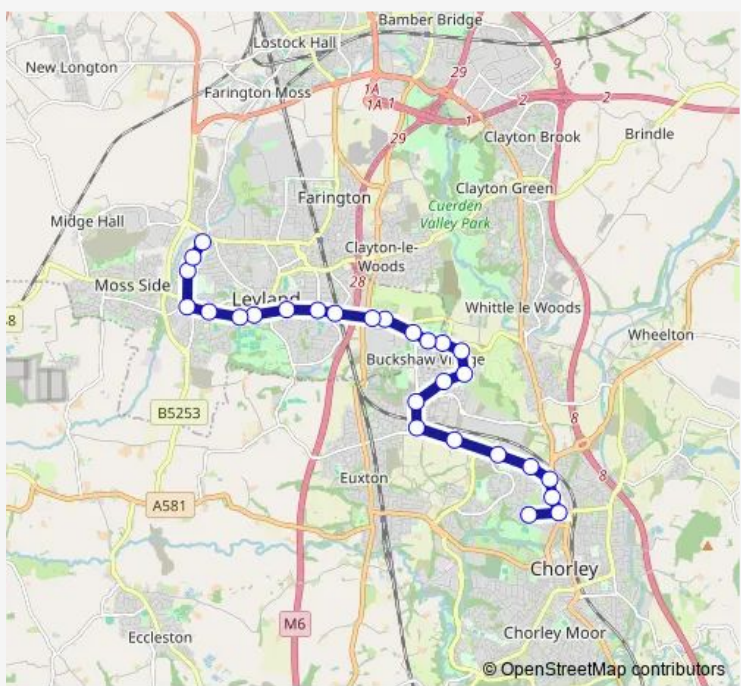

Bus 415 Lostock Hall - Chorley St Michaels CEHS

[Go to website](#)

Direction
 St Michaels CEHS — St Johns Church
 27 stops
[Open route schedule](#)

- St Michaels CEHS
- Trafalgar Street
- The Crescent
- Hospital Stop 1
- Strawberry Fields
- Badgers Walk
- Stanfield House
- Runshaw College
- Buckshaw Hall
- The Hub
- Dorset Drive
- Lancashire Drive
- Community Association
- Highland Drive
- Village Park
- Western Avenue
- Dawson Lane
- Heald House Rd
- Balshaws High School
- Eagle & Child
- Sports & Social Club

Route schedule
 St Michaels CEHS — St Johns Church

Monday	15:33
Tuesday	15:33
Wednesday	15:33
Thursday	15:33
Friday	14:45
Saturday	—
Sunday	—

Route info
 Direction: St Michaels CEHS
 Stops: 27
 Trip Duration: 0 hour 32 min

Stanfield House

Alker Lane

Strawberry Fields

Hospital Stop 2

Route schedule

St Johns Church — St Michaels CEHS

Monday 08:00

Tuesday 08:00

Wednesday 08:00

Thursday 08:00

Friday 08:00

Saturday —

Sunday —

Route info

Direction: St Johns Church

Stops: 30