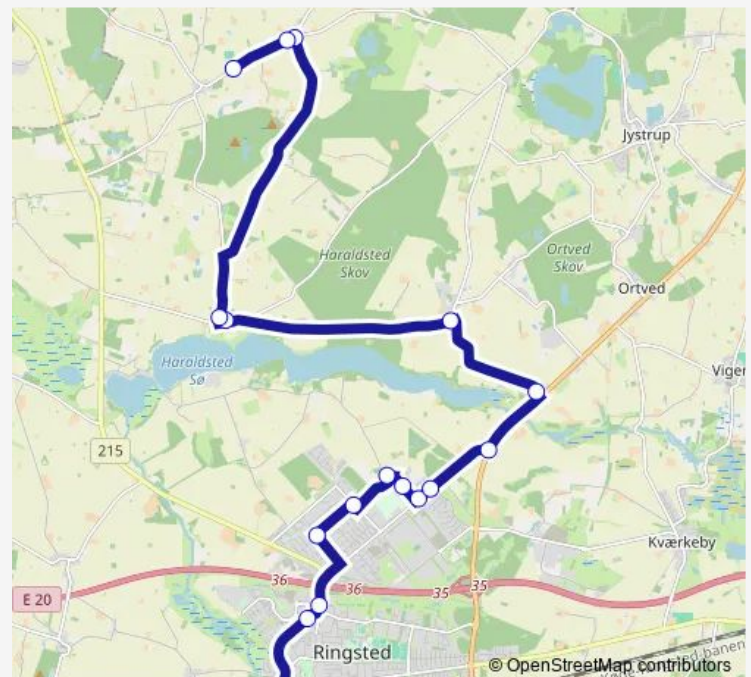

Skee (Langebjergvej)

Skee (Skeevej)

### Route schedule

Ringsted St. — Allindelille Friskole (Skeevej)

Monday 06:40-15:00

Tuesday 06:40-15:00

Wednesday 06:40-15:00

Thursday 06:40-13:00

Friday 06:40-13:00

Saturday —

### Route info

Direction: Ringsted St.

Stops: 22

Trip Duration: 0 hour 30 min

415

## Route info

Direction: Ringsted St.

Stops: 17

Trip Duration: 0 hour 30 min