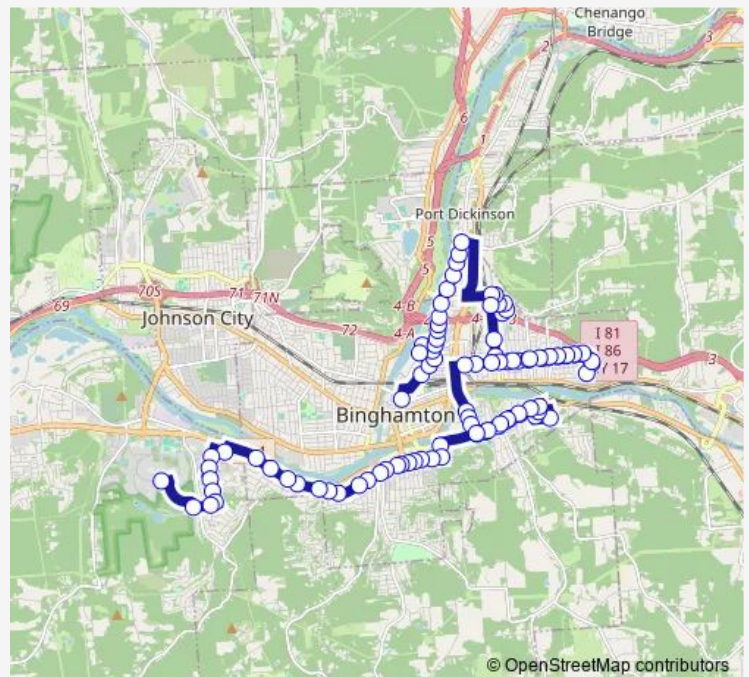

[Go to website](#)

Direction
 BC Junction 12 Conklin — BU Union
 100 stops
[Open route schedule](#)

- BC Junction 12 Conklin
- Chenango/Eldredge
- Chenango/Robinson
- Chenango/Lyon
- Chenango/State
- Binghamton Plaza/Kmart
- Binghamton Plaza/New York Pizzeria
- Chenango/Frederick St
- Chenango/State
- Chenango/Morgan
- Chenango/Moffatt
- Chenango/Sturges
- Chenango/Green
- Chenango/Linden
- Chenango/Blanchard
- Chenango/Baird
- Chenango/Bromley
- Chenango/Old State
- Spellicy/Moeller-One
- Spellicy/Flower
- Spellicy/Leon

Route schedule

BC Junction 12 Conklin — BU Union

Monday	21:45
Tuesday	21:45
Wednesday	21:45
Thursday	21:45
Friday	21:45
Saturday	—
Sunday	—

Route info

Direction: BC Junction 12 Conklin

Stops: 100

Trip Duration: 0 hour 30 min

Robinson/Bigelow

Robinson/Milford

Robinson/Fairview

Robinson/Rubin

Robinson/English

Robinson/Garden

Robinson/Gbhc Entrance

Robinson/Century

The schedule is provided in the local timezone. Times with "(+1)" indicate departures on the next day.

PDF file created on 2025-01-16

2024 BusMaps.com - All Rights Reserved