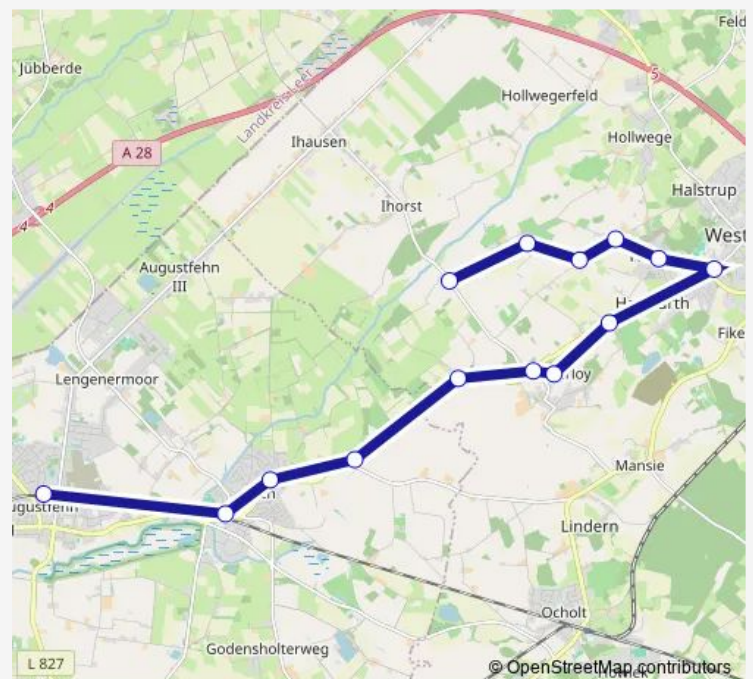

Direction

Augustfehn Bahnhof — Ihorst(Westerstede) Alte Schule

14 stops

[Open route schedule](#)

- Augustfehn Bahnhof
- Apen Markt
- Apen Schützenstraße
- Espern(Apen)
- Westerloyerfeld
- Westerloy Denkmal
- Westerloy Grundschule
- Seggern Berg
- Westerstede Kuhlenstraße
- Westerstederfeld Steilwall
- Westerstederfeld Rabben
- Westerstederfeld Blessen
- Westerstederfeld Luers
- Ihorst(Westerstede) Alte Schule

Route schedule

Augustfehn Bahnhof — Ihorst(Westerstede) Alte Schule

Monday	11:38-15:43
Tuesday	11:38-15:43
Wednesday	11:38-15:43
Thursday	11:38-15:43
Friday	11:38-13:33
Saturday	—
Sunday	—

Route info

Direction: Augustfehn Bahnhof

Stops: 14

Trip Duration: 0 hour 26 min

367 Bus time schedules and route maps are available in an offline PDF at busmaps.com. Use the busmaps.com website to see live bus times, train schedule or subway schedule, and step-by-step directions for all public transit in Westerstede