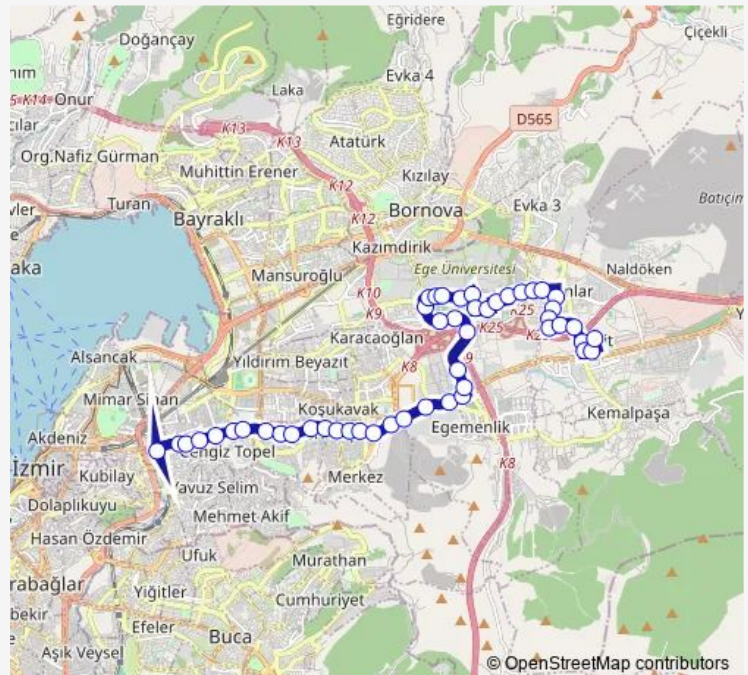

Thursday 07:45-18:30

Friday 07:45-18:30

Saturday —

Sunday —

Route info

Direction: Kemer Aktarma Merkezi

Stops: 49

Trip Duration: 1 hour 0 min