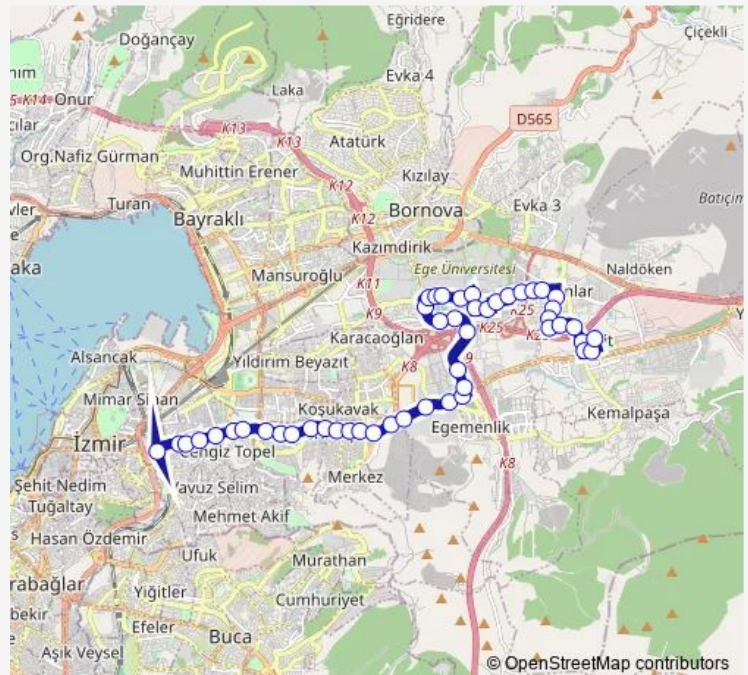

Friday 07:45-18:30

Saturday —

Sunday —

Route info

Direction: Kemer Aktarma Merkezi

Stops: 49

Trip Duration: 1 hour 0 min

367 — Ümit Mah. - Kemer Aktarma Merkezi