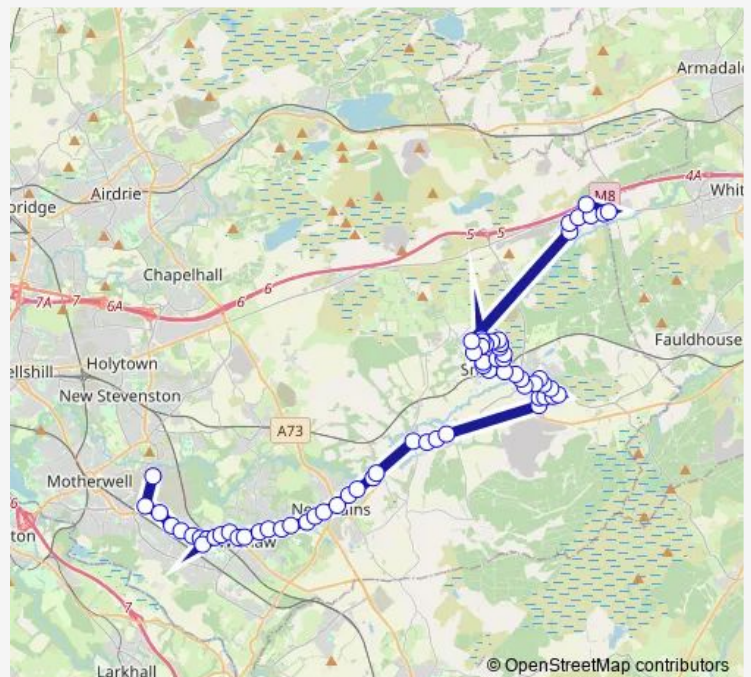

Saturday 19:00

Sunday 11:11-19:00

Route info

Direction: Harthill Services

Stops: 67

Trip Duration: 0 hour 59 min

Windsor Street

King Street