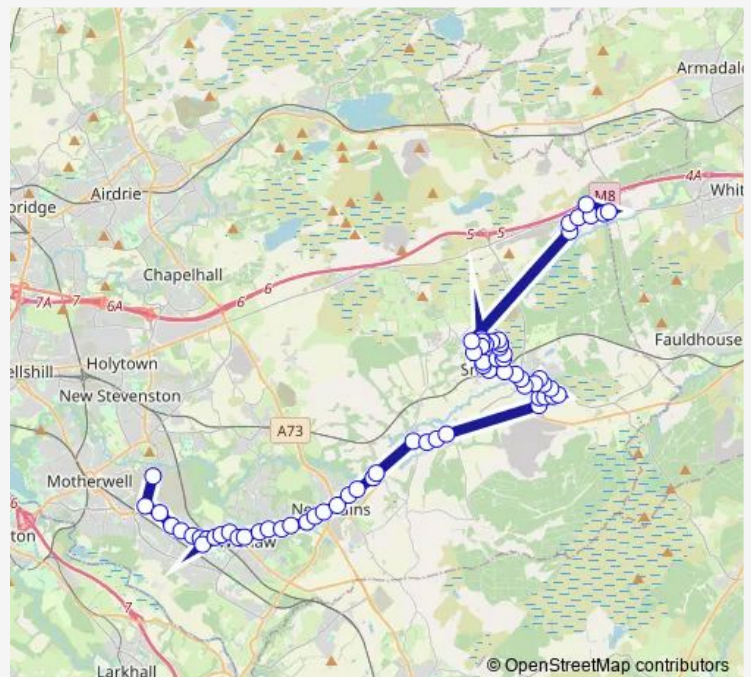

Thursday 19:00

Friday 11:11-19:00

Saturday 19:00

Sunday 11:11-19:00

Route info

Direction: Harthill Services

Stops: 67

Trip Duration: 0 hour 59 min

367

BusMaps

Windsor Street

King Street

Dyfrig Street

School Street

Glen Road

Sandyvale Place

Stops: 67

Trip Duration: 0 hour 59 min

Murdostoun Road

Mill Road

Coltness Avenue

Damside Inn

Dura Road

Car Market