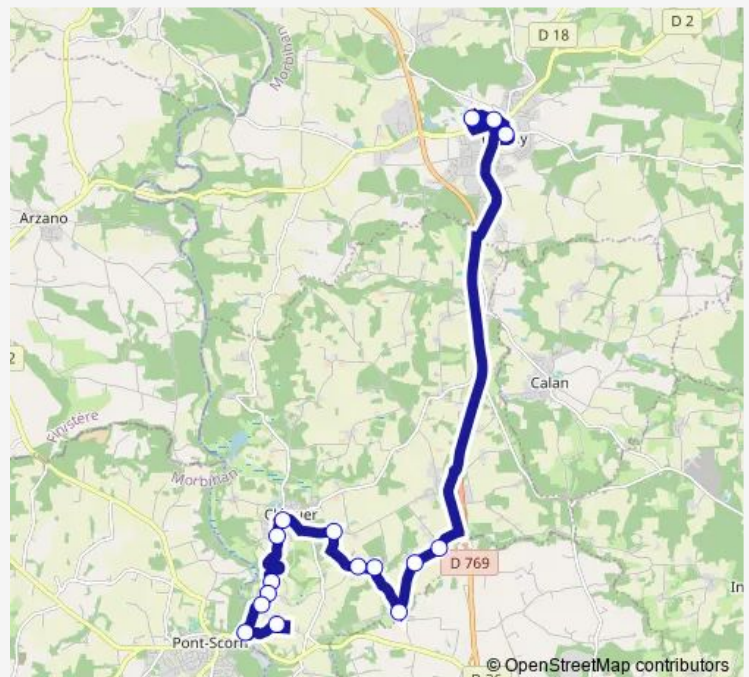

### Route schedule

Pont Kerosse — Collège Marcel Pagnol

Monday 07:28

Tuesday 07:28

Wednesday 07:28

Thursday 07:28

Friday 07:28

Saturday —

### Route info

Direction: Pont Kerosse

Stops: 17

Trip Duration: 0 hour 31 min

## Route info

Direction: Kerganaouen

Stops: 16

Trip Duration: 0 hour 40 min