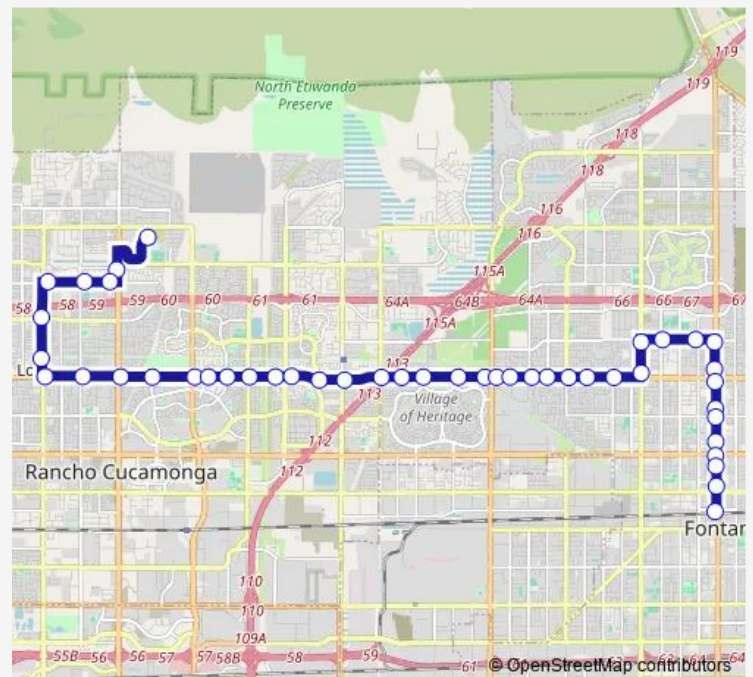

Baseline @ Etiwanda Eb Fs

Baseline @ East Ave Eb Fs

Baseline @ Las Palmas Eb Ns

Route schedule

Chaffey College — Fontana Metrolink Transit Center

Monday 05:52-20:10

Tuesday 05:52-20:10

Wednesday 05:52-20:10

Thursday 05:52-20:10

Friday 05:52-20:10

Saturday —

Sunday —

Route info

Direction: Chaffey College

Stops: 45

Trip Duration: 0 hour 53 min

Fontana Metrolink Transit Center

Direction

Fontana Metrolink Transit Center — Chaffey College

46 stops

[Open route schedule](#)

Fontana Metrolink Transit Center

Sierra @ Arrow Nb Ns

Sierra @ Civic Center

Direction: Fontana Metrolink Transit Center

Stops: 46

Trip Duration: 0 hour 52 min

Baseline @ Victoria Park Wb Fs

Baseline @ Day Creek Wb Ns

Baseline @ Day Creek Wb Fs

Baseline @ Rochester Wb Fs

Baseline @ Mountain View Wb Ns