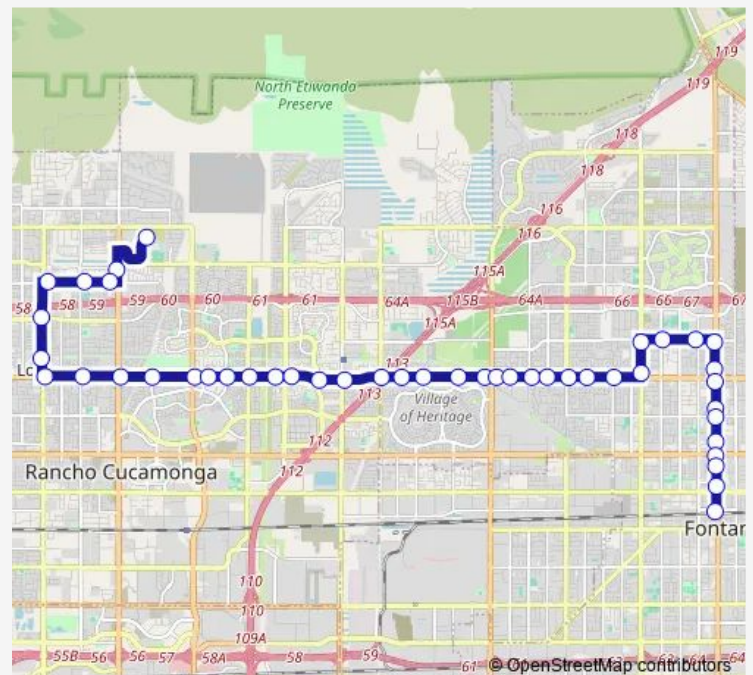

Baseline @ Etiwanda Eb Fs

Baseline @ East Ave Eb Fs

Baseline @ Las Palmas Eb Ns

Route schedule

Chaffey College — Fontana Metrolink Transit Center

Monday 05:52-20:10

Tuesday 05:52-20:10

Wednesday 05:52-20:10

Thursday 05:52-20:10

Friday 05:52-20:10

Saturday —

Sunday —

Route info

Direction: Chaffey College

Stops: 45

Trip Duration: 0 hour 59 min

Fontana Metrolink Transit Center

Direction

Fontana Metrolink Transit Center — Chaffey College

46 stops

[Open route schedule](#)

Fontana Metrolink Transit Center

Sierra @ Arrow Nb Ns

Sierra @ Civic Center

Direction: Fontana Metrolink Transit Center

Stops: 46

Trip Duration: 0 hour 53 min

Baseline @ Victoria Park Wb Fs

Baseline @ Day Creek Wb Ns

Baseline @ Day Creek Wb Fs

Baseline @ Rochester Wb Fs

Baseline @ Mountain View Wb Ns