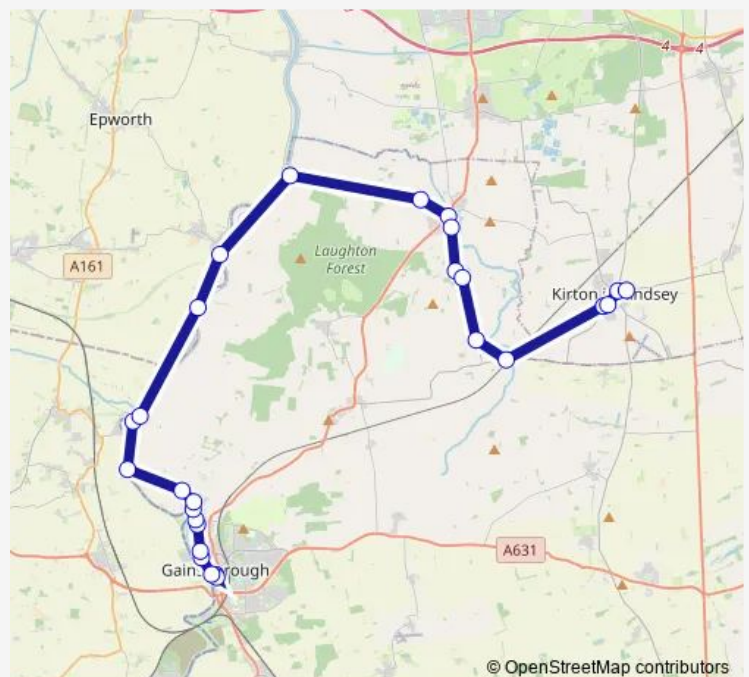

### Route schedule

Bus Station — Huntcliffe School

Monday 07:32

Tuesday 07:32

Wednesday 07:32

Thursday 07:32

Friday 07:32

Saturday —

### Route info

Direction: Bus Station

Stops: 27

Trip Duration: 1 hour 5 min

■ 367 — Gainsborough Bus Station - Kirton Academy

BusMaps

St Luke's Church

Old Station House