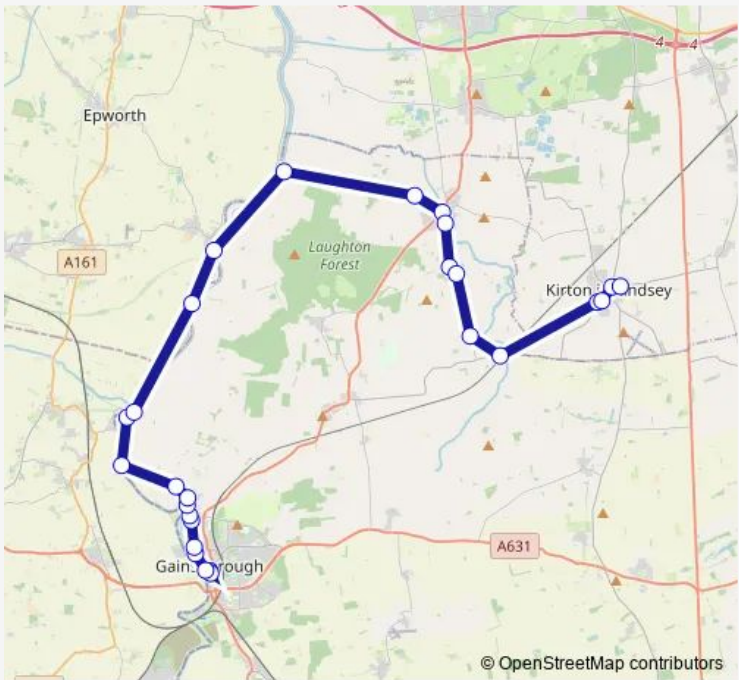

Bus 367 Gainsborough Bus Station - Kirton Academy

[Go to website](#)

Direction
 Bus Station — Huntcliffe School
 27 stops
[Open route schedule](#)

- Bus Station
- Coach Stop
- Silver Street
- Riverside Approach
- Japan Road
- John Coupland Hospital
- Front Street
- County School
- Mill Lane
- Laughton Road
- Willow Tree Farm
- Little Walk
- Front Street
- Wood View
- Letter Box
- Old School
- Village Lane End
- Methodist Church
- County Primary School
- Crapple Lane
- Village Hall

Route schedule
 Bus Station — Huntcliffe School

Monday	07:32
Tuesday	07:32
Wednesday	07:32
Thursday	07:32
Friday	07:32
Saturday	—
Sunday	—

Route info
 Direction: Bus Station
 Stops: 27
 Trip Duration: 1 hour 5 min

Wednesday 15:05

Thursday 15:05

Friday 15:05

Saturday —

Sunday —

Route info

Direction: Huntcliffe School

Stops: 28

Trip Duration: 1 hour 0 min

Silver Street

Coach Stop

Bus Station

367 Bus time schedules and route maps are available in an offline PDF at busmaps.com. Use the busmaps.com website to see live bus times, train schedule or subway schedule, and step-by-step directions for all public transit in Kirton in Lindsey