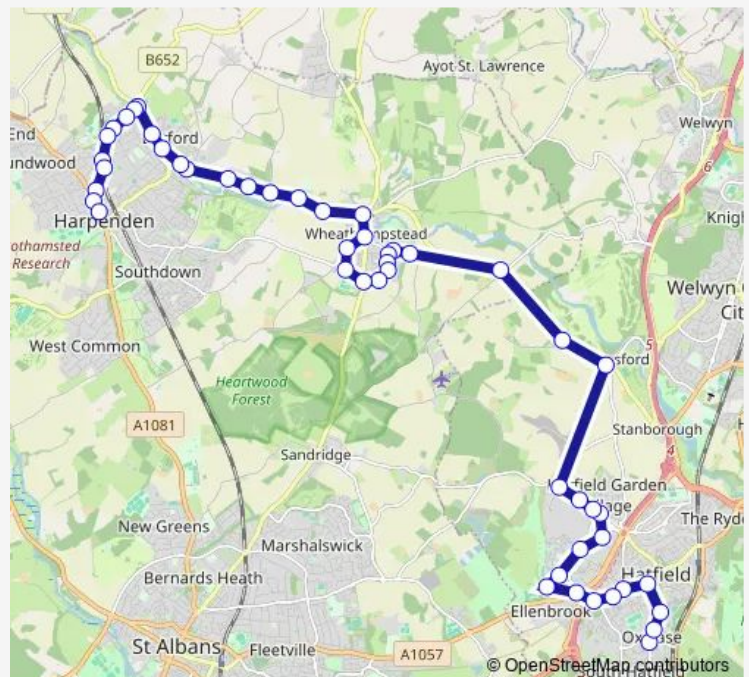

### Direction

Oxlease Drive — The George PH

49 stops

[Open route schedule](#)

Oxlease Drive

Elm Drive

St Philip Howard School

Town Centre

### Route schedule

Oxlease Drive — The George PH

Monday 07:16

Tuesday 07:16

Wednesday 07:16

Thursday 07:16

Friday 07:16

Saturday —

### Route info

Direction: Oxlease Drive

Stops: 49

Trip Duration: 0 hour 59 min

■ 367 — Oxlease - Hatfield - Harpenden

Offas Way

Caesars Road

Lamer Fields