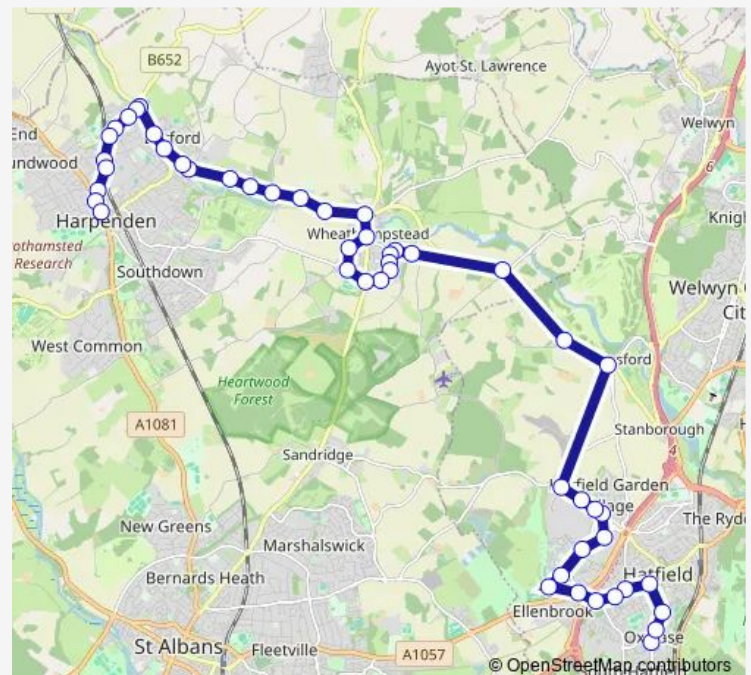

Waterend Lane

Sheepcote Lane

Conquerors Hill

Route schedule

Oxlease Drive — The George PH

Monday 07:16

Tuesday 07:16

Wednesday 07:16

Thursday 07:16

Friday 07:16

Saturday —

Sunday —

Route info

Direction: Oxlease Drive

Stops: 49

Trip Duration: 0 hour 59 min