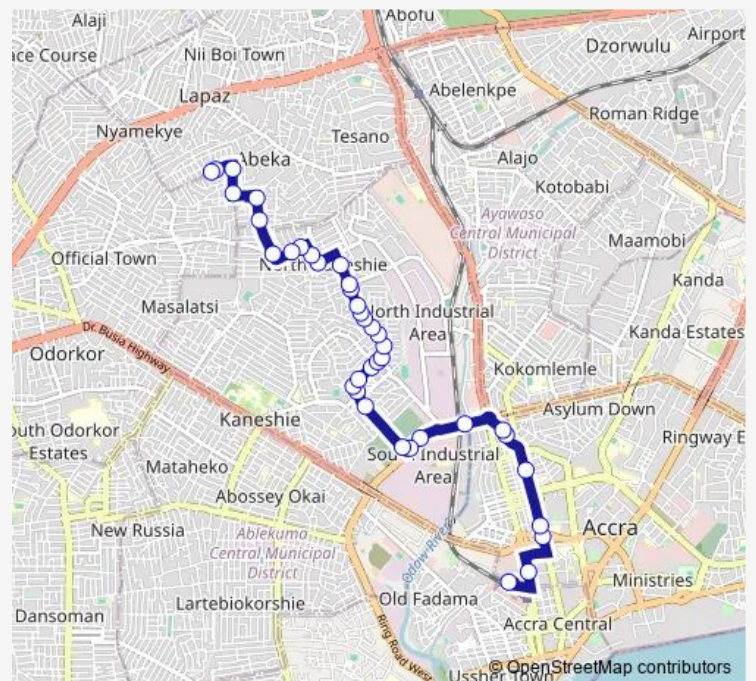

Transport

Kaneshie Roundabout

Roundabout

Mothers Inn

Kaneshie Polyclinic

Mantse 1st gate

Mantse 2nd gate

Dance Bar

Thursday 06:00

Friday 06:00

Saturday 06:00

Sunday 06:00

Route info

Direction: Accra Cmb

Stops: 38

Trip Duration: 0 hour 37 min

Adodo

CMB Flats

Amarkwah

Demod

Point 4

Point 4 (last stop)

Market

Musulley

Route info

Direction: New Fadama (Market)

Stops: 35

Trip Duration: 0 hour 34 min

Roundabout

Awudome

State Transport

Stc