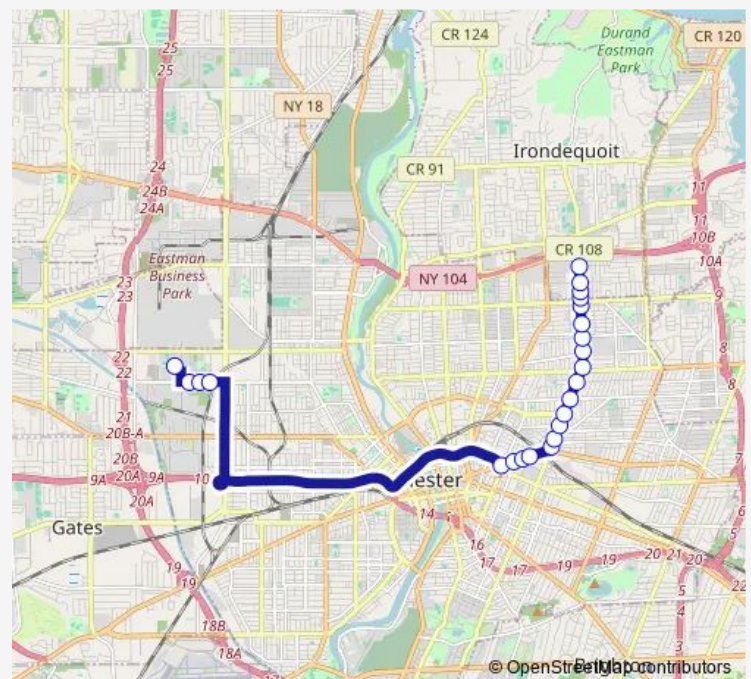

Friday 06:45

Saturday —

Sunday —

Route info

Direction: Goodman & Dix

Stops: 20

Trip Duration: 0 hour 30 min

367 — Ngoodman/Colfax

Direction

Edison Tech High School — Goodman & Dix

23 stops

[Open route schedule](#)

Edison Tech High School

Emerson & Polaris

Emerson & 1292 Emerson

Emerson & Stenson

Main & Union

Main & Alexander

Main & Prince

Main & Birch

Goodman & Hayward

Goodman & Webster

Goodman & Ferndale

Goodman & Central Park

Thursday 14:40

Friday 11:10-14:40

Saturday —

Sunday —

Route info

Direction: Edison Tech High School

Stops: 23

Trip Duration: 0 hour 30 min