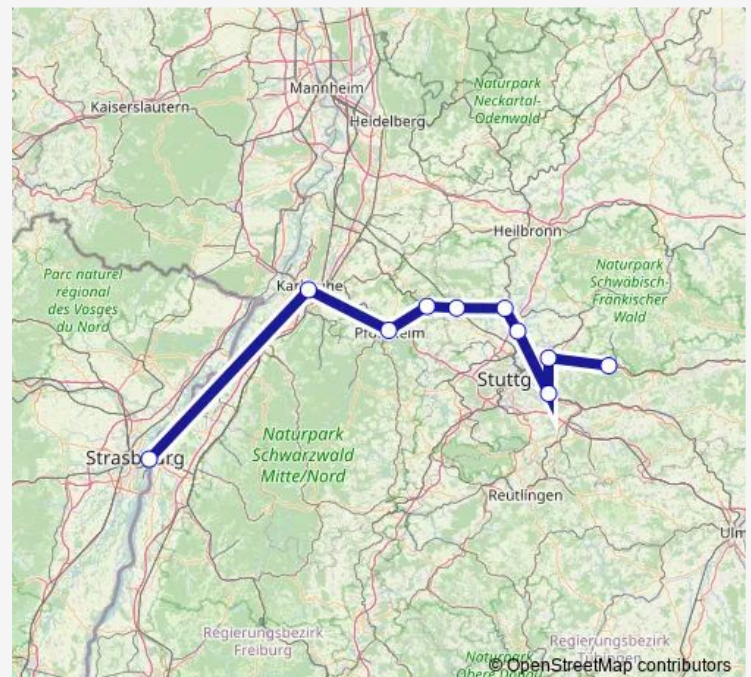

Esslingen(Neckar)

Ludwigsburg

Bietigheim-Bissingen

Vaihingen(Enz)

Mühlacker

Pforzheim Hbf

Karlsruhe Hbf

Kehl

Route schedule

Schorndorf — Kehl

Monday —

Tuesday —

Wednesday —

Thursday —

Friday —

Saturday —

Sunday 07:59

Route info

Direction: Schorndorf

Stops: 10

Trip Duration: 3 hour 28 min

DPF

BusMaps

Direction

18:26

Route info

Direction: Kehl

Stops: 10

Trip Duration: 3 hour 26 min

DPF Rail time schedules and route maps are available in an offline PDF at busmaps.com. Use the busmaps.com website to see live bus times, train schedule or subway schedule, and step-by-step directions for all public transit in Schorndorf