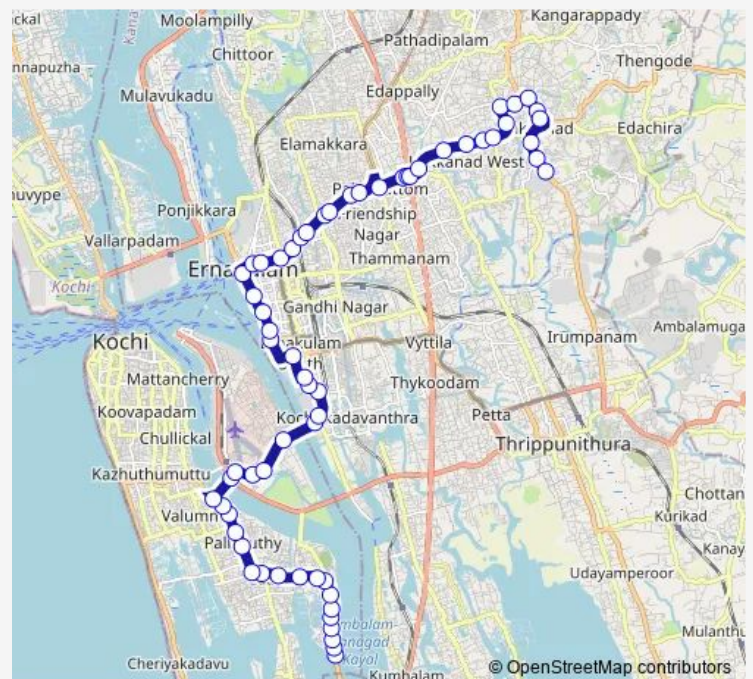

Thursday 06:00

Friday 06:00

Saturday 06:00

Sunday 06:00

Route info

Direction: Edakochi

Stops: 62

Trip Duration: 1 hour 16 min

■ Kakkanad Cepz ↔ Edakochi

Vathuruthy

Naval Base

Thevara Junction

Thevara

Atlantis

Cochin Shipyard Main Gate

Ravipuram