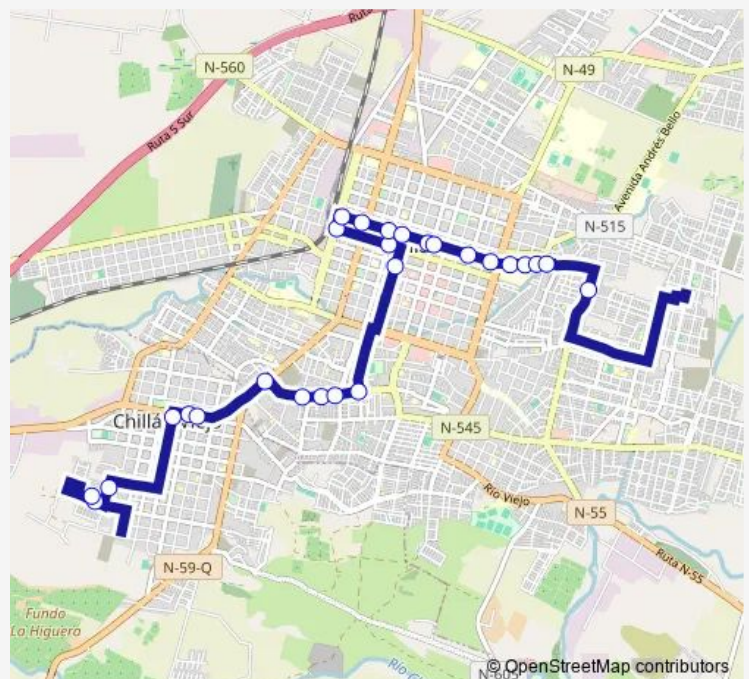

Av. Bernardo O Higgins / Cabildo

Av. Bernardo O Higgins / Cabildo

Av. Bernardo O Higgins / Rosauro Acuna

Rosauro Acuna / LAS Canoas

Rosauro Acuna / LOS Pellines

Rosauro Acuna / Palermo

Rosauro Acuna / Pedro Aguirre Cerda

Libertad / Isabel Riquelme

Libertad / Independencia

Route schedule

Paula Jaraquemada / PJE SAN Juan — LAS Rosas / Villa Belen

Monday 07:16-21:06

Tuesday 07:16-21:06

Wednesday 07:16-21:06

Thursday 07:16-21:06

Friday 07:16-21:06

Saturday 07:16-21:06

Sunday 07:16-21:06

Route info

Direction: Paula Jaraquemada / PJE SAN Juan

Stops: 27

Trip Duration: 0 hour 31 min

C40V_I — Isabel Riquelme

Libertad / 5 DE Abril

Francisco Ramirez / N 95

Francisco Ramirez / Av. Coihueco

Francisco Ramirez / Av. Coihueco

Francisco Ramirez / Av. Coihueco

LAS Rosas / Villa Belen

C40V_I Bus time schedules and route maps are available in an offline PDF at busmaps.com. Use the busmaps.com website to see live bus times, train schedule or subway schedule, and step-by-step directions for all public transit in Chillan