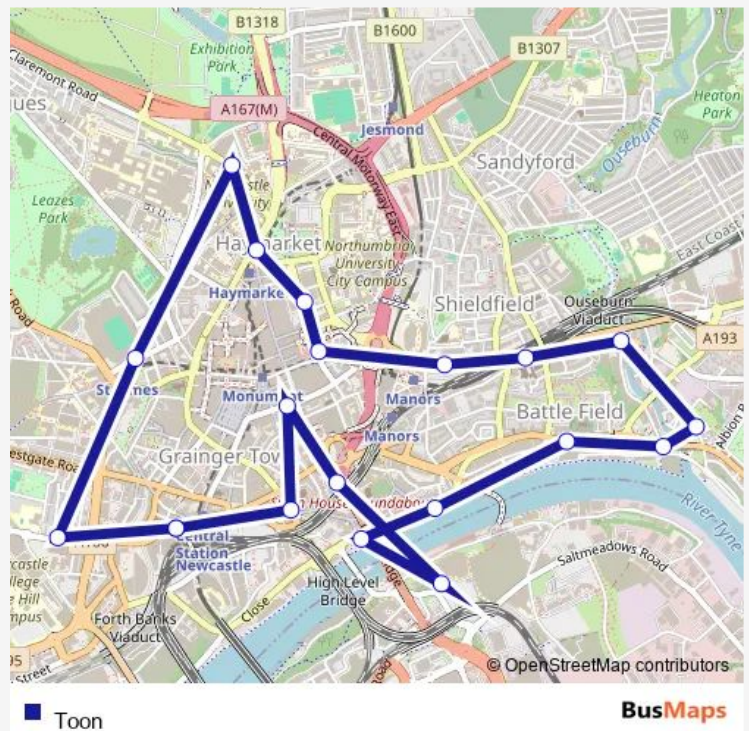

City Road-Breamish Street

Quayside Law Courts

Quayside

The Glasshouse

Tyne Bridge North End

Monument Market Street

High Level Bridge North End

Central Stn Neville St

### Route schedule

Central Stn Neville St — Central Stn Neville St

Monday 09:40-16:20

Tuesday —

Wednesday —

Thursday —

Friday —

Saturday —

### Route info

Direction: Central Stn Neville St

Stops: 20

Trip Duration: 0 hour 55 min

Toon Bus time schedules and route maps are available in an offline PDF at [busmaps.com](https://busmaps.com). Use the [busmaps.com](https://busmaps.com) website to see live bus times, train schedule or subway schedule, and step-by-step directions for all public transit in Newcastle upon Tyne