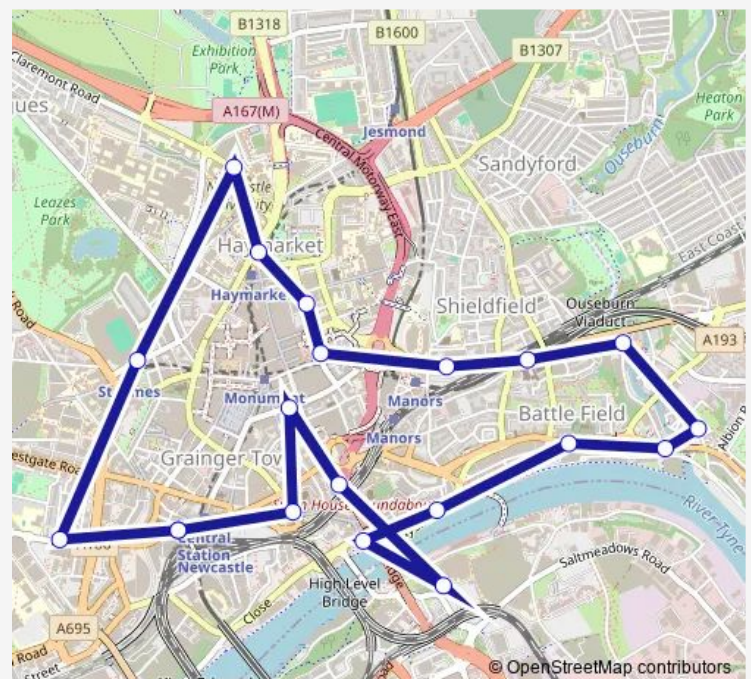

Ouseburn Valley

Walker Road-Horatio Street

City Road-Breamish Street

Quayside Law Courts

Quayside

The Glasshouse

Tyne Bridge North End

Monument Market Street

High Level Bridge North End

Central Stn Neville St

Route schedule

Central Stn Neville St — Central Stn Neville St

Monday 09:40-16:20

Tuesday 09:40-16:20

Wednesday 09:40-16:20

Thursday —

Friday —

Saturday —

Sunday —

Route info

Direction: Central Stn Neville St

Stops: 20

Trip Duration: 0 hour 55 min

■ TOON

BusMaps

TOON Bus time schedules and route maps are available in an offline PDF at busmaps.com. Use the busmaps.com website to see live bus times, train schedule or subway schedule, and step-by-step directions for all public transit in Newcastle upon Tyne