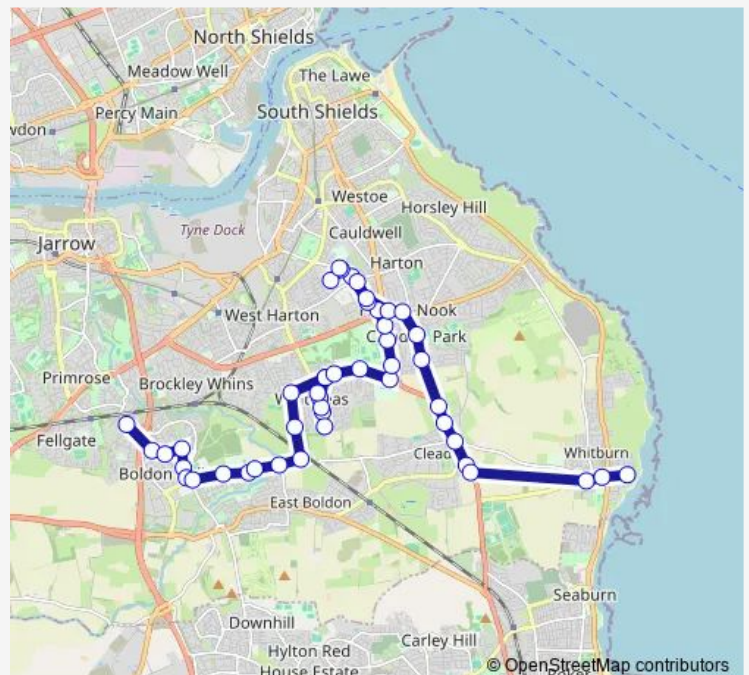

Whiteleas Shops

Whiteleas Way-Holbein Road

Nevinson Avenue-Gainsborough Avenue

Route schedule

Hedworth Lane — Whitburn CoE Academy

Monday 07:45

Tuesday 07:45

Wednesday 07:45

Thursday 07:45

Friday 07:45

Saturday —

Sunday —

Route info

Direction: Hedworth Lane

Stops: 47

Trip Duration: 1 hour 0 min

 S812

Nevinson Avenue - Moreland Road

Nevinson Avenue-Tarragon Way

South Shields Community School

Ridgeway

King George Road-Park Avenue

King George Road-Cleadon Park

Temple Park Road-Meldon Avenue

Sunday —

Route info

Direction: St Wilfrid's Rc College

Stops: 42

Trip Duration: 0 hour 25 min

Whitburn Road-Mayfield Drive

Whitburn Road-Laburnham Grove

Whitburn Road-Bywell Road