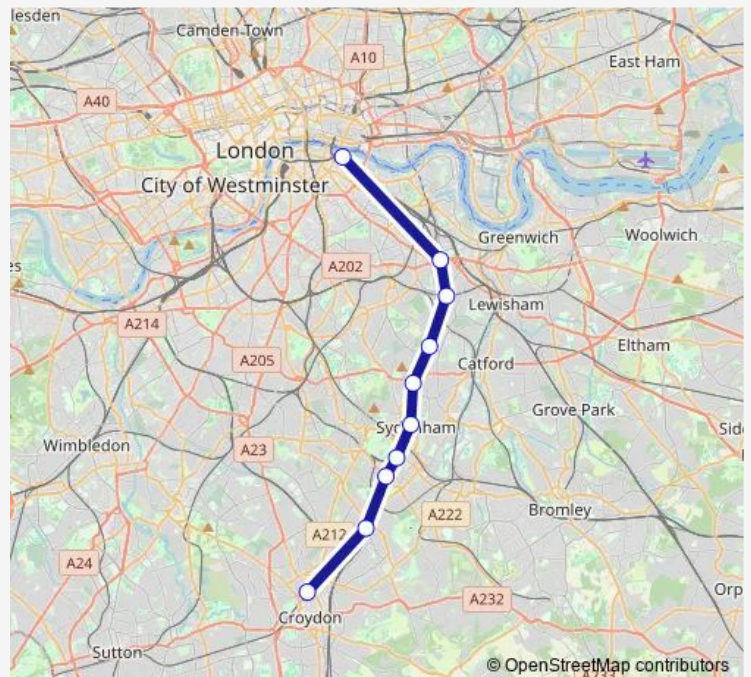

### Direction

London Bridge — West Croydon

10 stops

[Open route schedule](#)

London Bridge

New Cross Gate

Brockley

Honor Oak Park

Forest Hill

Sydenham

Penge West

Anerley

Norwood Junction

West Croydon

### Route schedule

London Bridge — West Croydon

Monday —

Tuesday —

Wednesday —

Thursday —

Friday —

Saturday 24:20<sup>+1</sup>

### Route info

Direction: London Bridge

Stops: 10

Trip Duration: 0 hour 31 min

■ Sn:Lbg->Wcy — SN train service from LBG to Wcy

Sn:Lbg->Wcy Rail time schedules and route maps are available in an offline PDF at [busmaps.com](https://busmaps.com). Use the [busmaps.com](https://busmaps.com) website to see live bus times, train schedule or subway schedule, and step-by-step directions for all public transit in London