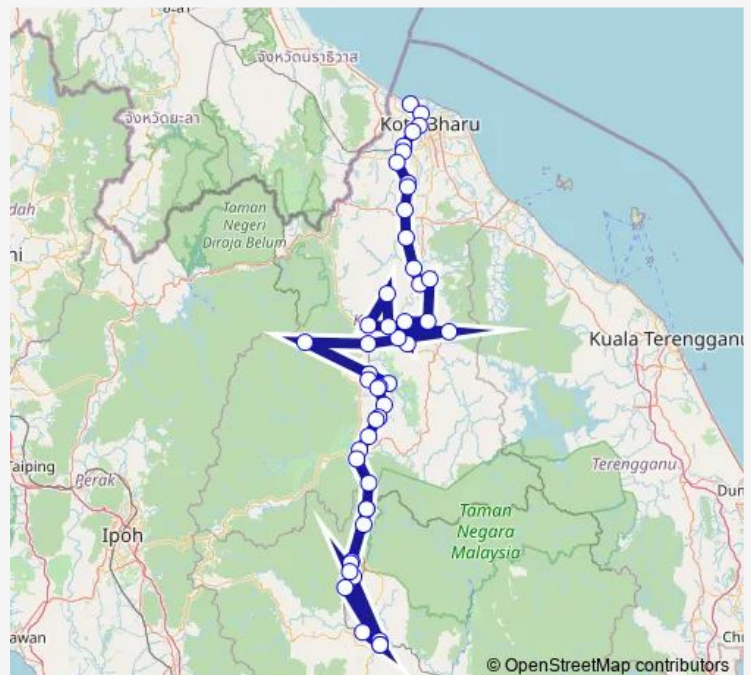

Thursday 04:10-22:40

Friday 04:10-22:40

Saturday 04:10-22:40

Sunday 04:10-22:40

Route info

Direction: Tumpat

Stops: 48

Trip Duration: 7 hour 32 min

■ Sh — Intercity Shuttle Tumpat - Gemas

Kemubu

Sri Jaya

Sri Mahligai

Sri Bintang

Sungai Tasin

Jerek Baru

Bertam

Jeransong

Padang Piol

Tembeling

Mela

Sungai Lik

Krambit

Kuala Lipis

Route schedule

Route info

Direction: Gemas

Stops: 19

Trip Duration: 5 hour 0 min

Direction

Kuala Lipis — Tumpat

48 stops

[Open route schedule](#)