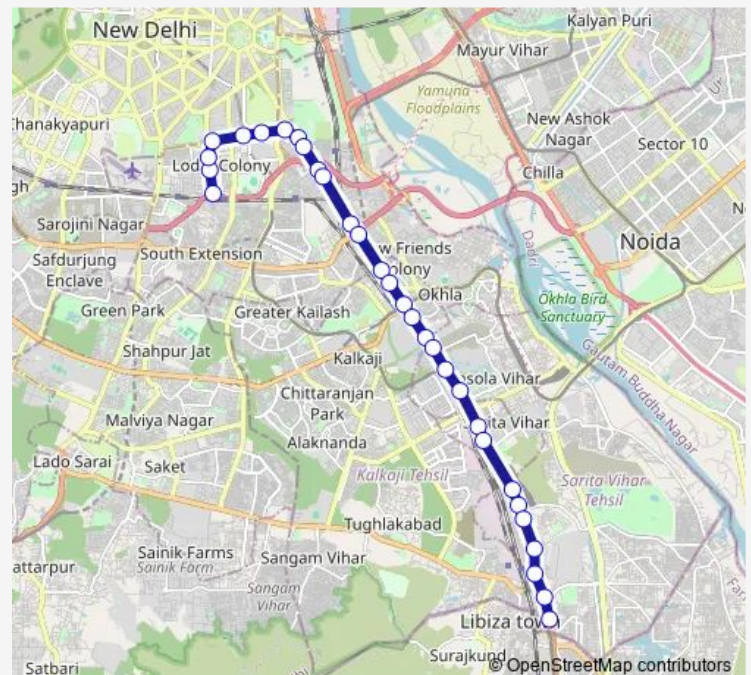

### Route schedule

Kushak Nallah Depot — Badarpur Border

Monday 13:41-15:41

Tuesday 13:41-15:41

Wednesday 13:41-15:41

Thursday 13:41-15:41

Friday 13:41-15:41

Saturday 13:41-15:41

### Route info

Direction: Kushak Nallah Depot

Stops: 30

Trip Duration: 1 hour 2 min

405linkstlup

BusMaps

Sarita Vihar

Madanpur Khadar Crossing