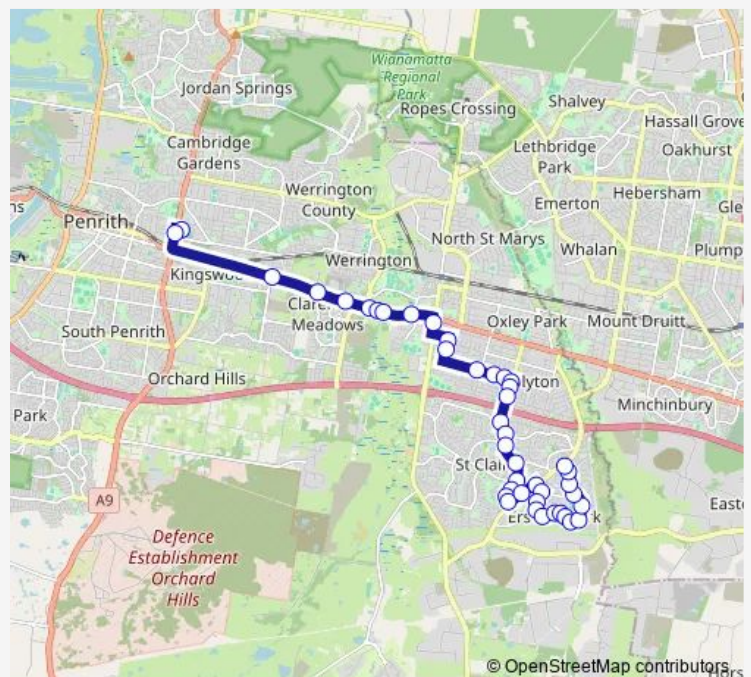

Desborough St After Blamey St

Desborough St Opp Holmes St

Bennett Rd After Desborough St

Bennett Road Public School, Bennett Rd

Bennett Rd At Rebecca St

Bennett Rd Opp St Clair Av

Bennett Rd Before Explore Way

Route schedule

St Dominic's College, Gascoigne St — Swallow Dr At Skylark Cres

Monday	15:30
Tuesday	15:30
Wednesday	15:30
Thursday	15:30
Friday	15:30
Saturday	—
Sunday	—

Route info

Direction: St Dominic's College, Gascoigne St

Stops: 42

Trip Duration: 0 hour 33 min

4557 — St Dominics College to Swallow Dr at Skylark Cr

Bennett Rd Opp St Claire Shopping Centre

Bennett Rd Before Coonawarra Dr

Bennett Rd At Lockheed Cct

Bennett Rd At Boeing Pl

Bennett Rd Opp Shakespeare Dr

Bennett Rd Before Erskine Park Rd

Erskine Park Rd - 300m North From Bennett Rd

Peppertree Dr At Dilga Cres

Peppertree Dr Opp Swallow Dr

Swallow Dr Opp Grebe St

Swallow Dr At Hydra Pl