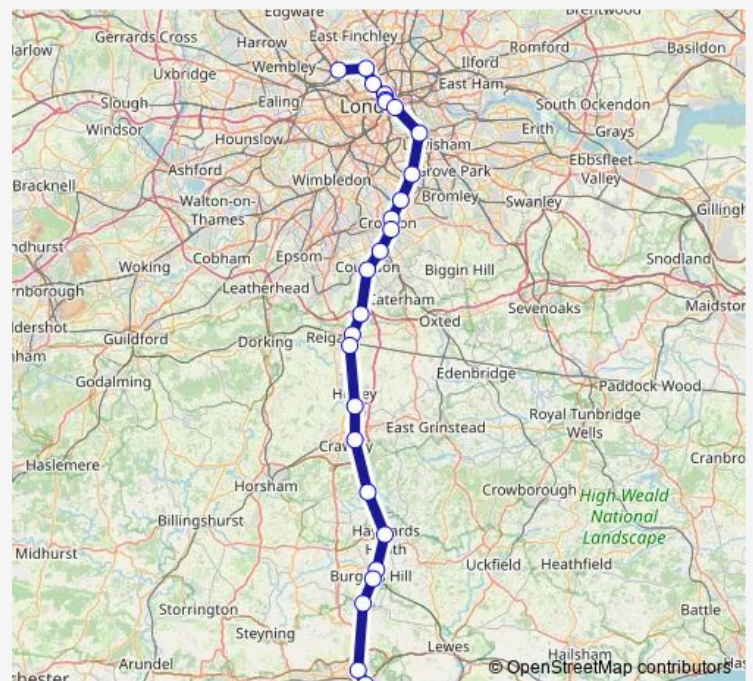

### Route schedule

West Hampstead Thameslink — Brighton

Monday	00:41
Tuesday	—
Wednesday	—
Thursday	—
Friday	—
Saturday	—
Sunday	24:41 <sup>+1</sup>

### Route info

Direction: West Hampstead Thameslink

Stops: 23

Trip Duration: 1 hour 47 min

■ TI:Whp->Btn — TL train service from WHP to Btn

Preston Park

Brighton

**Direction**

West Hampstead Thameslink — Brighton

26 stops

[Open route schedule](#)

West Hampstead Thameslink

Kentish Town

London St Pancras International

Farringdon

City Thameslink

## Route info

Direction: West Hampstead Thameslink

Stops: 26

Trip Duration: 1 hour 48 min