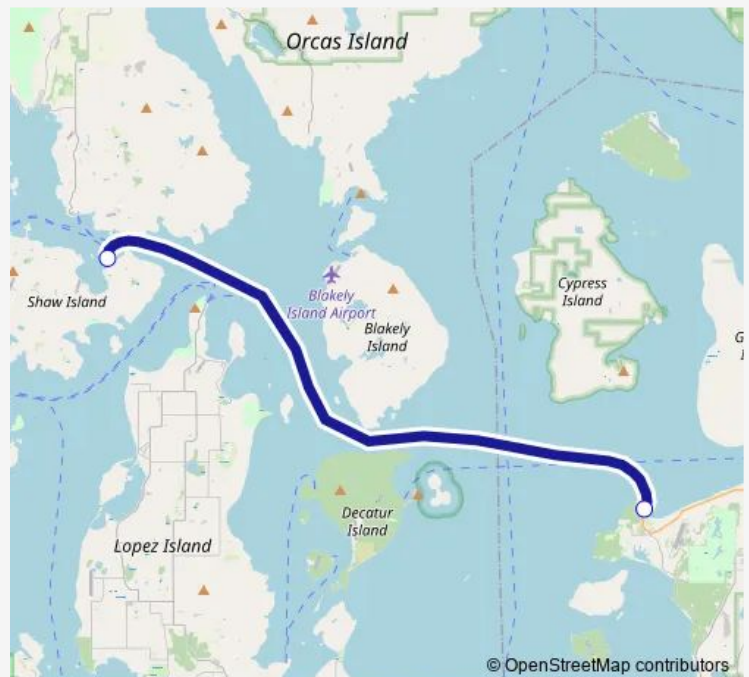

Ferry Anacortes - Shaw Island

[Go to website](#)

Direction

Anacortes — Shaw Island

2 stops

[Open route schedule](#)

Anacortes

Shaw Island

Route schedule

Anacortes — Shaw Island

Monday	05:30-20:45
Tuesday	05:30-20:45
Wednesday	05:30-20:45
Thursday	05:30-20:45
Friday	05:30-20:55
Saturday	05:30-20:55
Sunday	05:30-20:45

Route info

Direction: Anacortes

Stops: 2

Trip Duration: 1 hour 20 min

■ Anacortes - Shaw Island

Ferry time schedules and route maps are available in an offline PDF at busmaps.com. Use the busmaps.com website to see live bus times, train schedule or subway schedule, and step-by-step directions for all public transit in Friday Harbor